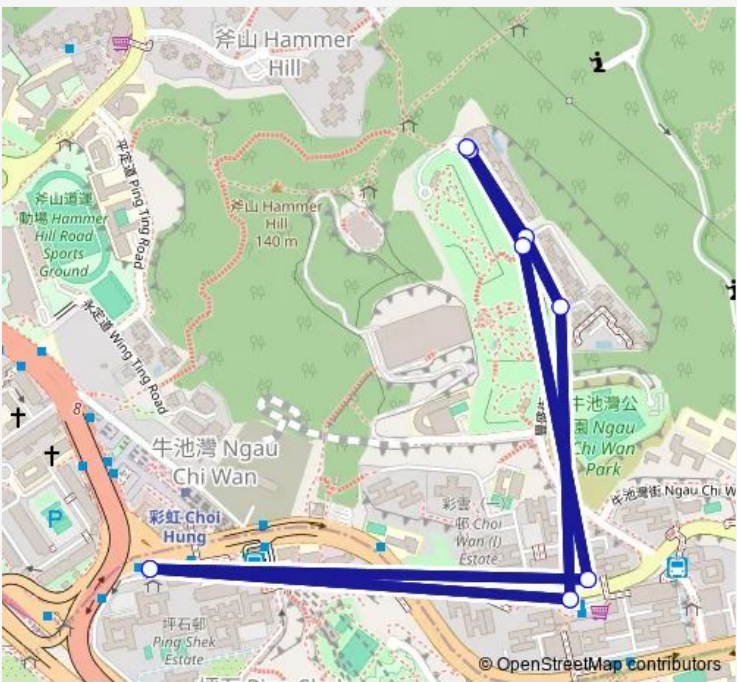

**Bus 16S Aria - Ping Shek Estate (Circular) (Supplementary Service Route)**

[Go to website](#)

**Direction**  
 FUNG SHING STREET, OUTSIDE ARIA — FUNG SHING STREET, OUTSIDE ARIA  
 8 stops  
[Open route schedule](#)

- FUNG SHING STREET, OUTSIDE ARIA
- FUNG SHING STREET, OUTSIDE FUNG SHING STREET DISCIPLINED SERVICES QUARTERS
- FUNG SHING STREET, SCENIC VIEW|FUNG SHING STREET, OUTSIDE BLOCK 1, SCENIC VIEW
- Choi WAN Commercial Complex, Clear Water BAY Road |Choi WAN Commercial Complex, Clear Water BAY Road|Choi WAN Commercial Complex, Clear Water BAY Road
- CLEAR WATER BAY ROAD OUTSIDE HUNG SHEK HOUSE, PING SHEK ESTATE
- Clear Water BAY Road, Choi WAN Commercial Complex| Choi WAN Commercial Complex, Clear Water BAY Road|Choi WAN Commercial Complex, Clear Water BAY Road|Choi WAN Commercial Complex, Clear Water BAY Road |Clear Water BAY Road, Outside Choi WAN Commercial Complex|Choi WAN Commercial Complex, Clear Water BAY Road |Choi WAN Commercial Complex, Clear Water BAY Road
- FUNG SHING STREET, OUTSIDE FUNG SHING STREET DISCIPLINED SERVICES QUARTERS
- FUNG SHING STREET, OUTSIDE ARIA

**Route schedule**  
 FUNG SHING STREET, OUTSIDE ARIA — FUNG SHING STREET, OUTSIDE ARIA

Monday	07:00
Tuesday	07:00
Wednesday	07:00
Thursday	07:00
Friday	07:00
Saturday	07:00
Sunday	07:00

**Route info**  
 Direction: FUNG SHING STREET, OUTSIDE ARIA  
 Stops: 8  
 Trip Duration: 0 hour 7 min

16S Bus time schedules and route maps are available in an offline PDF at [busmaps.com](https://busmaps.com). Use the [busmaps.com](https://busmaps.com) website to see live bus times, train schedule or subway schedule, and step-by-step directions for all public transit in Kwun Tong