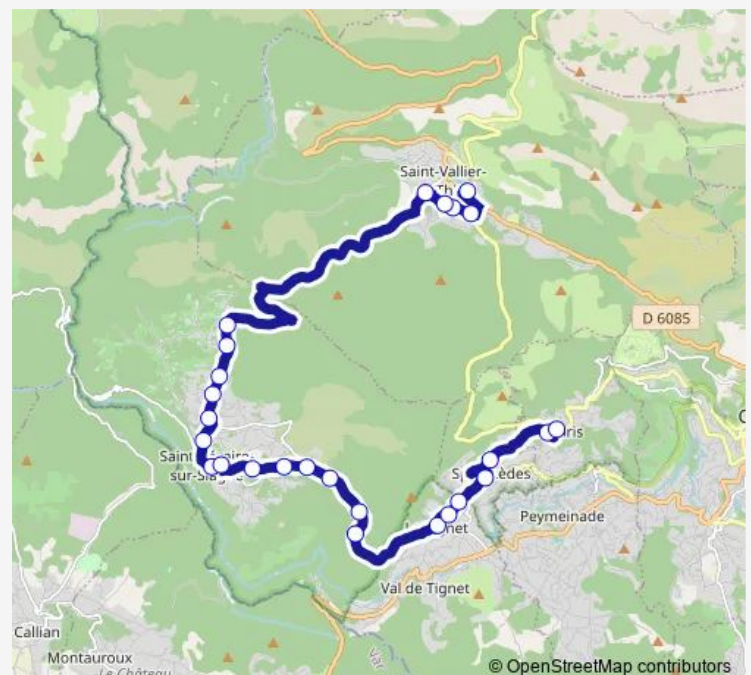

### Route schedule

College Simon Wiesenthal — Cabris Centre

Monday 16:10-17:10

Tuesday 16:10-17:10

Wednesday 13:40

Thursday 16:10-17:10

Friday 16:10-17:10

Saturday —

### Route info

Direction: College Simon Wiesenthal

Stops: 26

Trip Duration: 0 hour 40 min

LA Cadeniere

Speracedes Mairie

Villa Cabrou

LE Calme