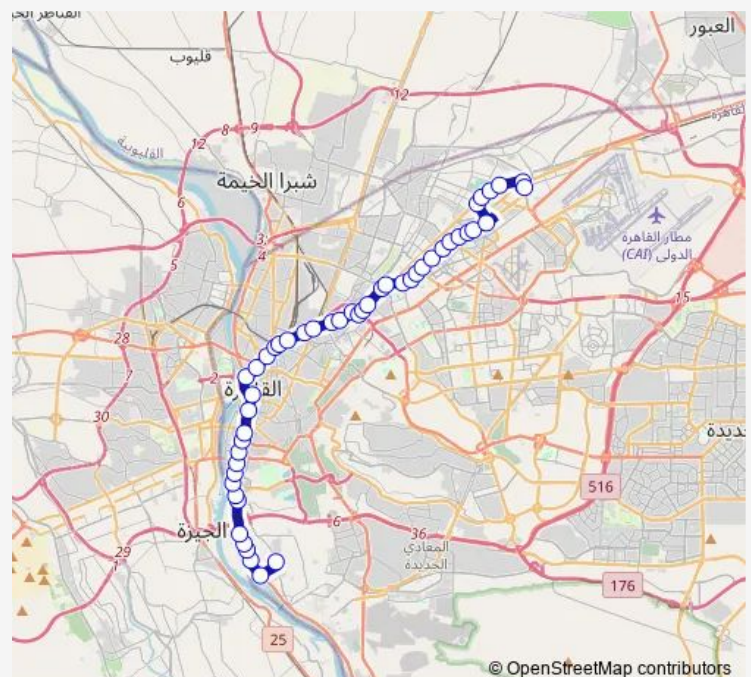

Kobry Al Qobba

Ain Shams University Dorms

Ain Shams University

Route schedule

Al Nozha Al Gadida — Matbaa

Monday 10:00

Tuesday 10:00

Wednesday 10:00

Thursday 10:00

Friday 10:00

Saturday 10:00

Sunday 10:00

Route info

Direction: Al Nozha Al Gadida

Stops: 52

Trip Duration: 1 hour 47 min

■ Minibus 44 — Al Nozha Al Gadida Station (Gesr El Suez Garage) - Matbaa Station **BusMaps**

Abbaseya Square

Abbaseya Bridge Exit

Faculty of Medicine - Ain Shams University

Al Demerdash Metro

Lotfy Al Sayed St & Masr Wal Sudan St