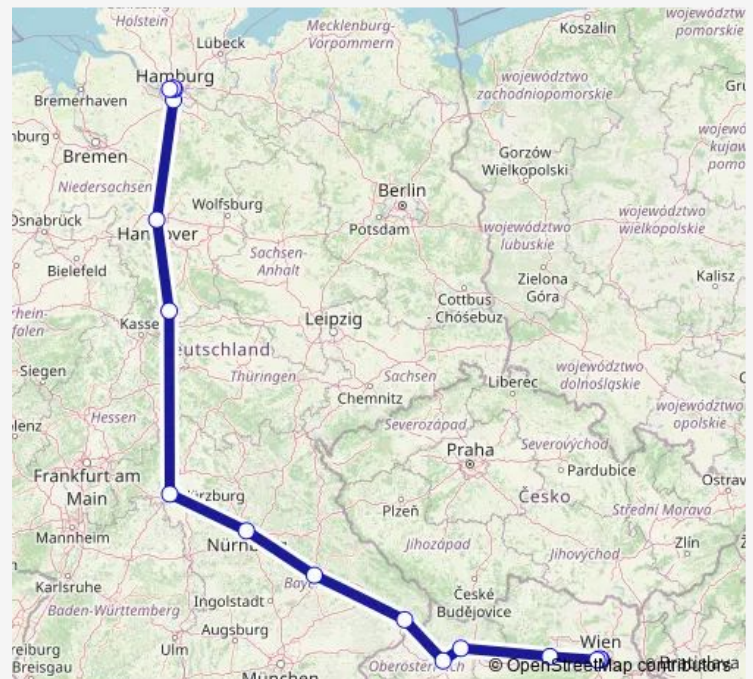

Wien Meidling

St.Pölten Hbf

Linz Hbf

Wels Hbf

Passau Hbf

Regensburg Hbf

Nürnberg Hbf

Würzburg Hbf

Göttingen

Hannover Hbf

Hamburg-Harburg

Hamburg Hbf

Hamburg Dammtor

Hamburg-Altona

Route schedule

Wien Hbf (Autoreisezuganlage) — Hamburg-Altona

Monday 20:27

Tuesday 20:27

Wednesday 20:27

Thursday 20:27

Friday 20:27

Saturday 20:27

Sunday 20:27

Route info

Direction: Wien Hbf (Autoreisezuganlage)

Stops: 16

Trip Duration: 13 hour 59 min

■ NJ 490

NJ 490 Rail time schedules and route maps are available in an offline PDF at busmaps.com. Use the busmaps.com website to see live bus times, train schedule or subway schedule, and step-by-step directions for all public transit in Hamburg