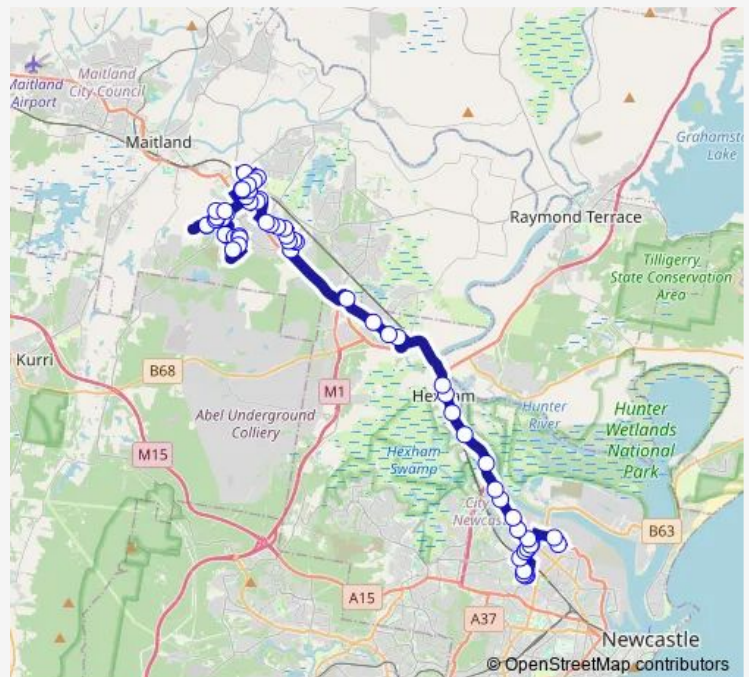

School Bus 1223 Mayfield Christian College to Chisholm Rd

[Go to website](#)

Direction

Hunter Christian School, Bull St — Tipperary Dr At Kilshanny Av (Hail And Ride)

64 stops

[Open route schedule](#)

- Hunter Christian School, Bull St
- Industrial Dr Before Woodstock St
- Maud St Opp Basil St
- Maud St Opp Vickers St
- Maud St Opp Miller St
- St Phillip's College, Station St
- St Phillip's College Before Bridge St
- Bridge St At Myall Rd
- Bridge St Opp Smart St
- Maud St At King St
- Maud St At Morris St
- Maud St At Vickers St
- Maud St At Basil St
- Maitland Rd After Carandotta St
- Maitland Rd Opp Terry St
- Maitland Rd Opp 609
- Pacific Hwy Opp Ferry Rd
- Sandgate Cemetery, Maitland Rd
- Maitland Rd After Old Maitland Rd
- Maitland Rd After Shamrock St
- Maitland Rd Opp Hexham Bowling Club

Route info

Direction: Hunter Christian School, Bull St

Stops: 64

Trip Duration: 1 hour 30 min

1223 — Mayfield Christian College to Chisholm Rd

Maitland Rd Opp 338

Maitland Rd Opp Old Maitland Rd

Our Lady Of Lourdes Primary School, Anderson Dr (Hail And Ride)

Anderson Dr After Western Av

Anderson Dr Opp Greville St

Desalis Dr After Poynton Pl

Ferraby Dr Opp Tafe Maitland

Ferraby Dr Before Lowe St

Lowe St At Mcleod Av

Metford Community Hall, Lowe St

Schanck Dr Before Willow Dr

Murphy Cct After Moriarty Av (Hail And Ride)

Tipperary Dr At Kilshanny Av (Hail And Ride)

1223 School Bus time schedules and route maps are available in an offline PDF at busmaps.com. Use the busmaps.com website to see live bus times, train schedule or subway schedule, and step-by-step directions for all public transit in Maitland