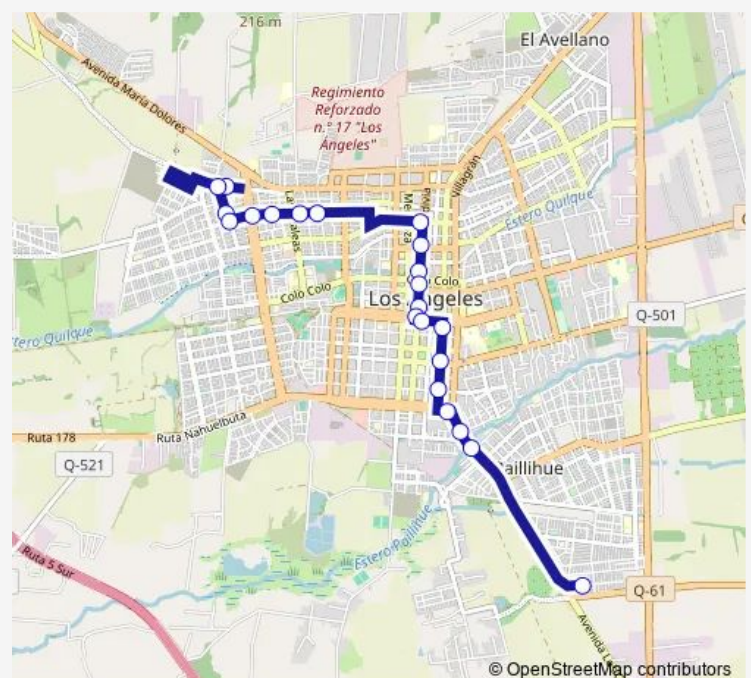

Valdivia / Ricardo Vicuna

Valdivia / Avenida Ricardo Vicuna Sur

Ricardo Vicuna / Bernado O Higgins

Freire / Bulnes

Freire / P. Lynch

Freire / Eleuterio Ramirez

Vicuna Mackenna / Los Carrera

Los Carrera / Maria Auxiliadora

Los Carrera / Edmundo Arellano

Route schedule

Camino Las Trancas / Lagunda del Laja — Nueva Esperanza

Monday 07:45-19:50

Tuesday 07:45-19:50

Wednesday 07:45-19:50

Thursday 07:45-19:50

Friday 07:45-19:50

Saturday 07:45-19:50

Sunday 07:45-19:50

Route info

Direction: Camino Las Trancas / Lagunda del Laja

Stops: 22

Trip Duration: 0 hour 26 min

C22v2_I — Trapasaj

C22v2_I Bus time schedules and route maps are available in an offline PDF at busmaps.com. Use the busmaps.com website to see live bus times, train schedule or subway schedule, and step-by-step directions for all public transit in Los Angeles