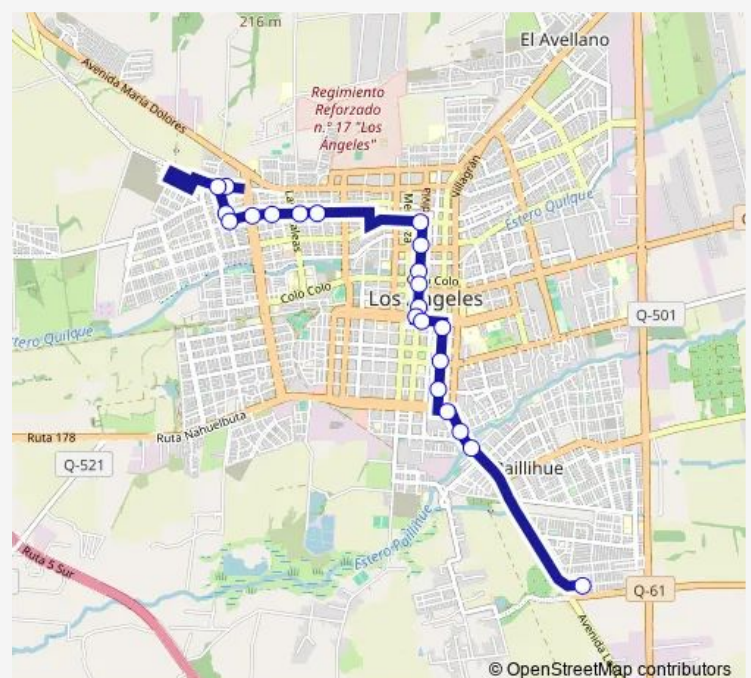

Valdivia / Ricardo Vicuna

Valdivia / Avenida Ricardo Vicuna Sur

Ricardo Vicuna / Bernado O Higgins

Freire / Bulnes

Freire / P. Lynch

Freire / Eleuterio Ramirez

Vicuna Mackenna / Los Carrera

Los Carrera / Maria Auxiliadora

Los Carrera / Edmundo Arellano

Route schedule

Camino Las Trancas / Lagunda del Laja — Nueva Esperanza

Monday 07:45-19:50

Tuesday 07:45-19:50

Wednesday 07:45-19:50

Thursday 07:45-19:50

Friday 07:45-19:50

Saturday 07:45-19:50

Sunday 07:45-19:50

Route info

Direction: Camino Las Trancas / Lagunda del Laja

Stops: 22

Trip Duration: 0 hour 26 min

C22V2_I — Trapasaj

C22V2_I Bus time schedules and route maps are available in an offline PDF at busmaps.com. Use the busmaps.com website to see live bus times, train schedule or subway schedule, and step-by-step directions for all public transit in Los Angeles