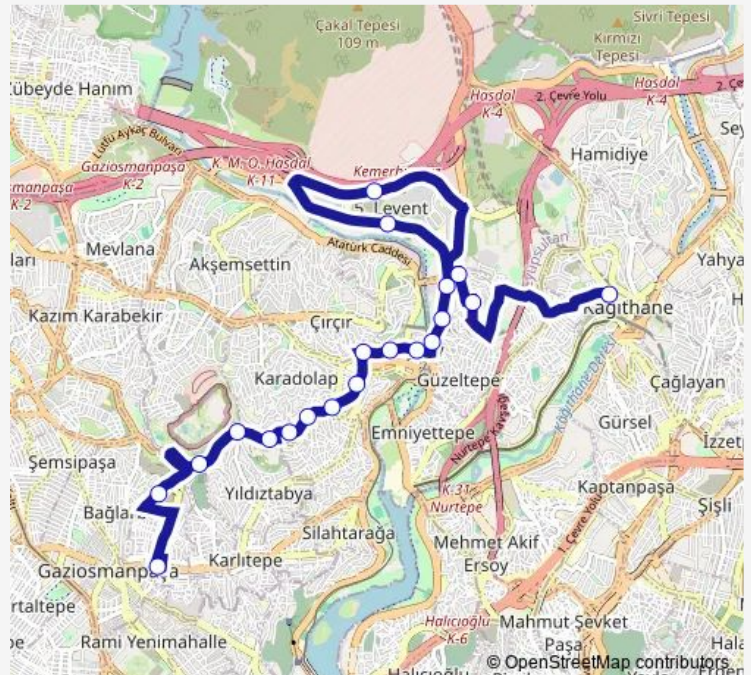

Wednesday 07:00

Thursday 07:00

Friday 07:00

Saturday 07:00

Sunday 07:00

Route info

Direction: Semer kand Camii

Stops: 20

Trip Duration: 0 hour 29 min

■ GÜZELTEPE - FİNANSKENT - A.KÖY CEP OTOGARI - GOP — Karayollari-İ.H.L - Alibeyköy - Eyüp - ...

BusMaps

Direction

Sarıgöl Cami — Semerkand Camii

14 stops

[Open route schedule](#)