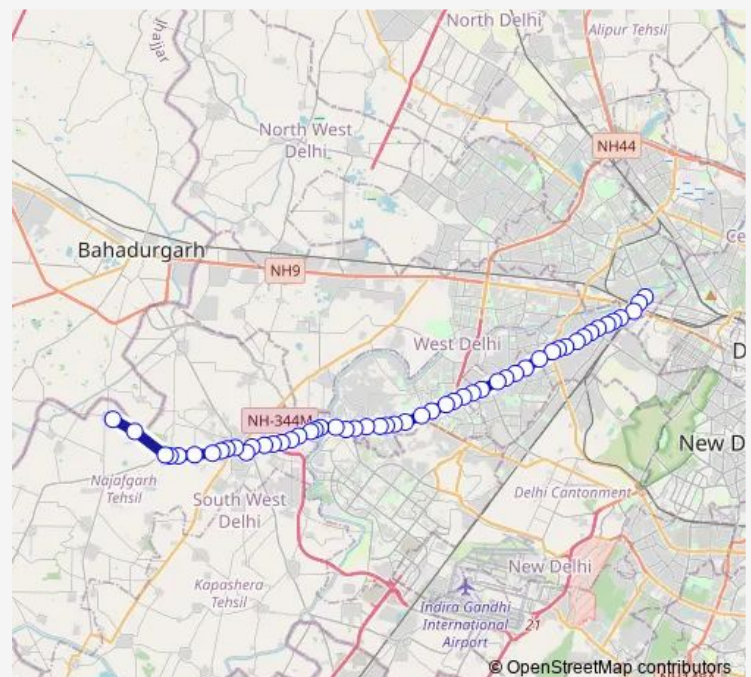

### Route schedule

Inderlok Metro Station — Kair Village

Monday 05:05-23:00

Tuesday 05:05-23:00

Wednesday 05:05-23:00

Thursday 05:05-23:00

Friday 05:05-23:00

Saturday 05:05-23:00

### Route info

Direction: Inderlok Metro Station

Stops: 53

Trip Duration: 1 hour 46 min

817down

Janak Puri District Centre

Dholi Piao

Vikaspuri Crossing