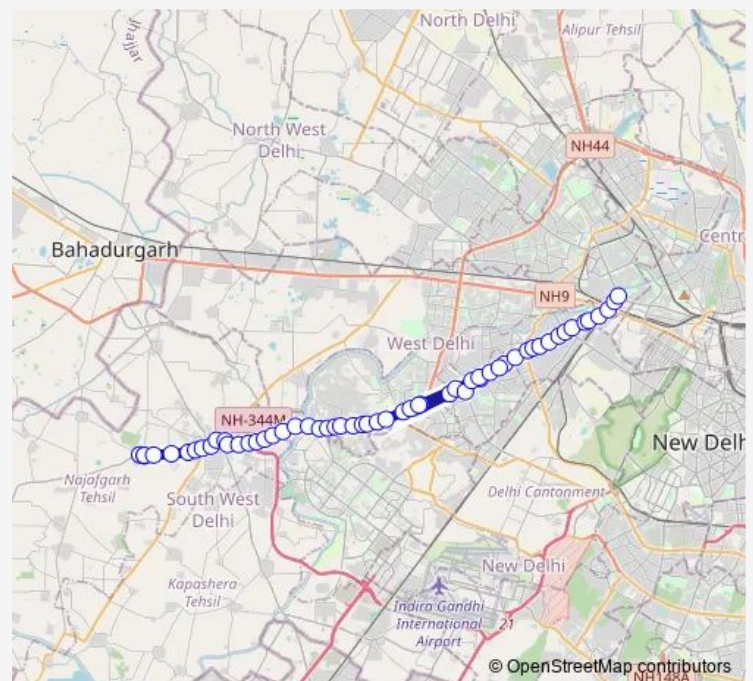

Nangli Dairy

Kakrola Bridge

Kakrola More

Route schedule

Mitraon Village (Kair Village Road) — Inderlok Metro Station

Monday 19:35

Tuesday 19:35

Wednesday 19:35

Thursday 19:35

Friday 19:35

Saturday 19:35

Sunday 19:35

Route info

Direction: Mitraon Village (Kair Village Road)

Stops: 56

Trip Duration: 1 hour 52 min

817down

Dwarka More Metro Station (Sewak Park)

Rama Park

Mohan Garden

Nawada Gaon

Kiran Garden

Om Vihar

Prem Nagar