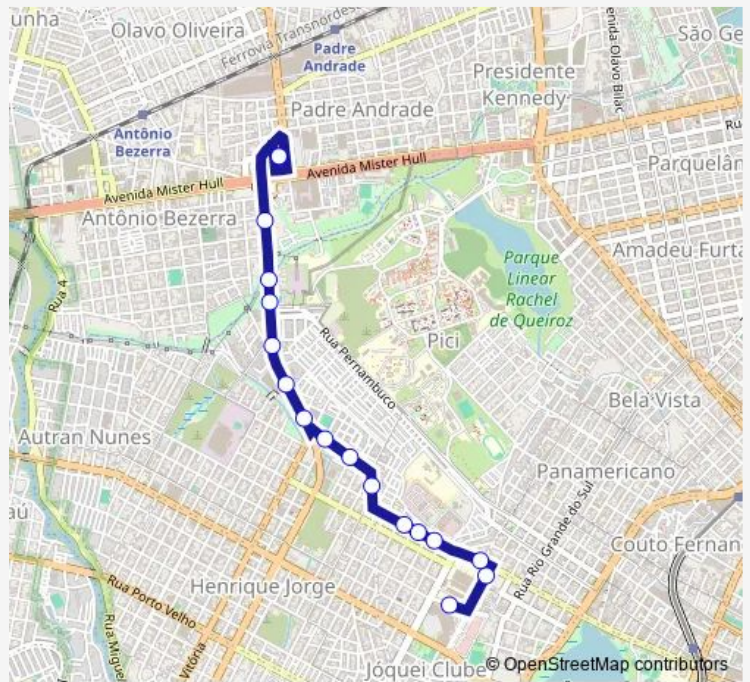

Bus 225-João Arruda/Antônio Bezerra João Arruda/Antônio Bezerra

[Go to website](#)

Direction
 RUA Edgard Arruda, S/N — Praça Terminal Antonio Bezerra, Sn
 16 stops
[Open route schedule](#)

- RUA Edgard Arruda, S/N
- RUA Nonoel Lourenço, S/N
- Avenida Carneiro DE Mendonca, Sn
- Avenida Carneiro DE Mendonça, S/N
- RUA Carneiro DE Mensonça, 1989
- Avenida Carneiro DE Mendonca, 2197
- RUA Pici, 110
- RUA Franco Rocha, Sn
- RUA Franco Rocha, 463
- RUA Matos Dourado, Sn
- RUA Matos Dourado, 300 A
- RUA Matos Dourado, 1349
- RUA Demérito DE Menezes, 835
- RUA CEL Matos Dourado, 661
- RUA Matos Dourado, 509
- Praça Terminal Antonio Bezerra, Sn

Route schedule

RUA Edgard Arruda, S/N — Praça Terminal Antonio Bezerra, Sn

Monday	04:44-23:48
Tuesday	04:44-23:48
Wednesday	04:44-23:48
Thursday	04:44-23:48
Friday	04:44-23:48
Saturday	04:44-23:04
Sunday	04:41-23:07

Route info

Direction: RUA Edgard Arruda, S/N

Stops: 16

Trip Duration: 0 hour 15 min

Direction

Praça Terminal Antonio Bezerra, Sn — RUA Edgard Arruda, S/N

14 stops

[Open route schedule](#)

Direction: Praça Terminal Antonio Bezerra, Sn

Stops: 14

Trip Duration: 0 hour 12 min

225-João Arruda/Antônio Bezerra Bus time schedules and route maps are available in an offline PDF at busmaps.com. Use the busmaps.com website to see live bus times, train schedule or subway schedule, and step-by-step directions for all public transit in Fortaleza