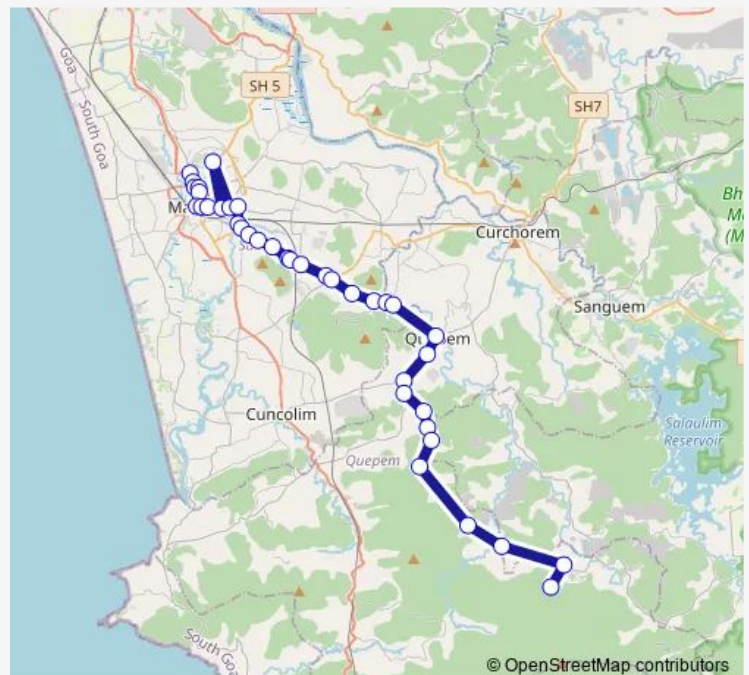

Thursday 13:05-18:00

Friday 13:05-18:00

Saturday 13:05-18:00

Sunday 13:05-18:00

Route info

Direction: Margao KTC Bus Stand

Stops: 38

Trip Duration: 1 hour 40 min

Sunday 15:00

Route info

Direction: Pirla

Stops: 38

Trip Duration: 1 hour 20 min

Rawanfond

Aquem Power House

Costa Factory