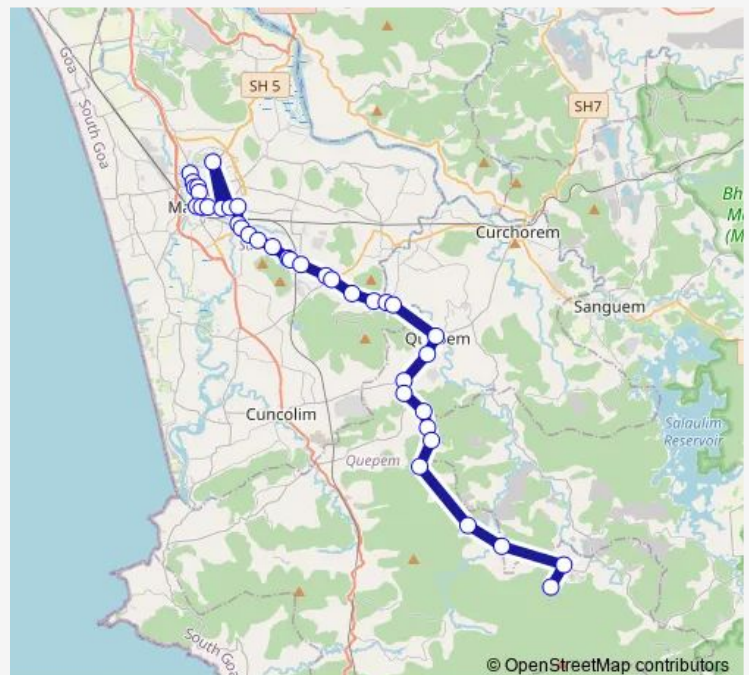

Thursday 13:05-18:00

Friday 13:05-18:00

Saturday 13:05-18:00

Sunday 13:05-18:00

Route info

Direction: Margao KTC Bus Stand

Stops: 38

Trip Duration: 1 hour 20 min