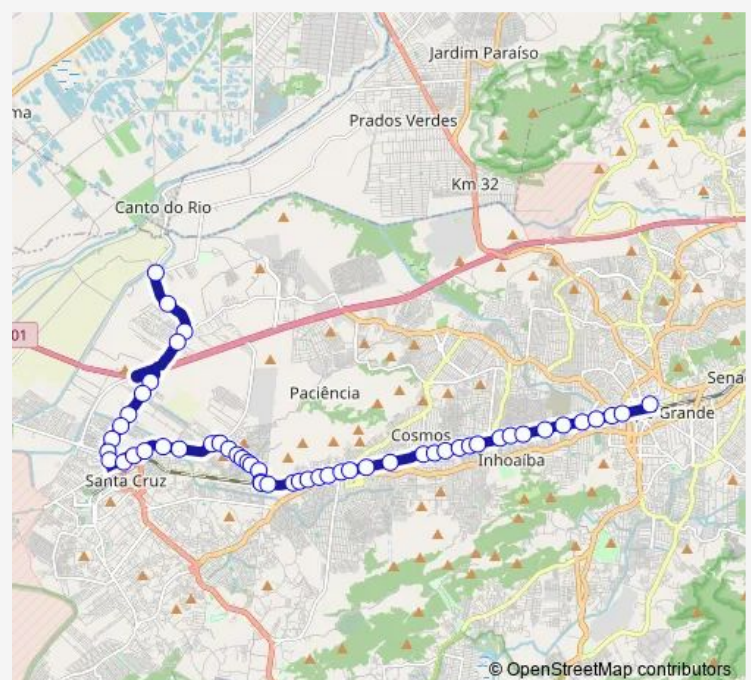

Thursday 00:00

Friday 00:00

Saturday 00:00

Sunday 00:00

Route info

Direction: Praça dos Jesuítas

Stops: 52

Trip Duration: 0 hour 46 min