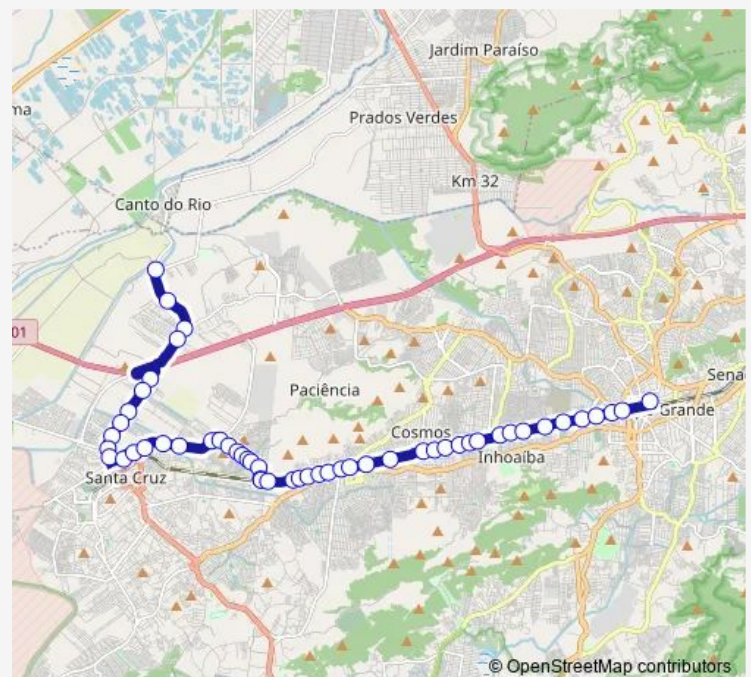

Thursday 00:00

Friday 00:00

Saturday 00:00

Sunday 00:00

Route info

Direction: Praça dos Jesuítas

Stops: 52

Trip Duration: 0 hour 41 min