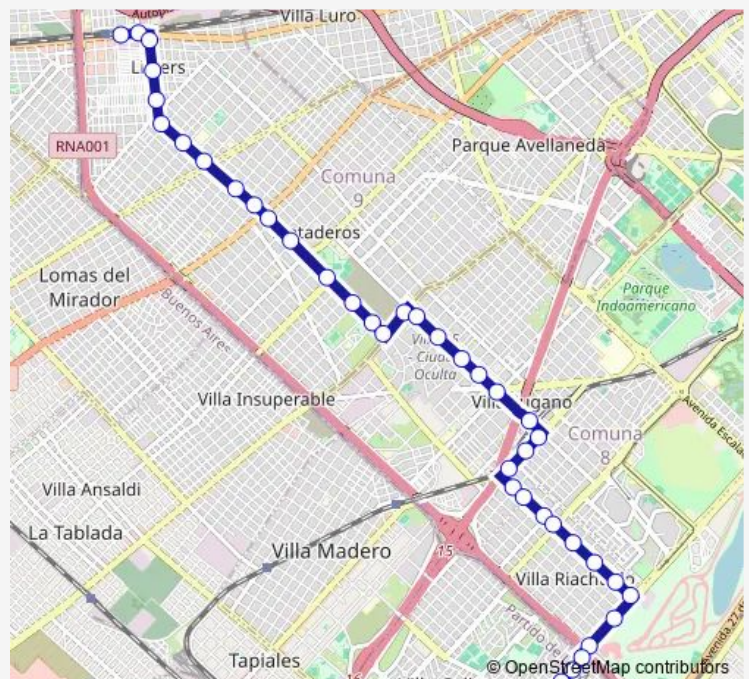

### Route schedule

11360 Rivadavia Av. — Avelino Díaz 100

Monday 04:00-11:30

Tuesday 04:00-11:30

Wednesday 04:00-11:30

Thursday 04:00-11:30

Friday 04:00-11:30

Saturday —

### Route info

Direction: 11360 Rivadavia Av.

Stops: 43

Trip Duration: 0 hour 46 min

80C — Jnamba080

3793 Murguiondo

4077 Murguiondo

5751 Riestra Av.