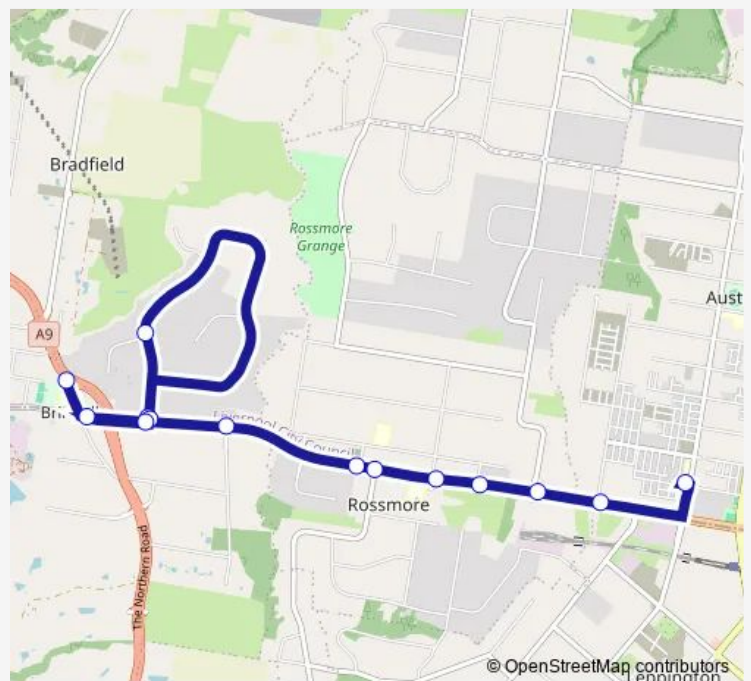

Wentworth Rd Bus Bay

Greendale Rd After Wentworth Rd

Kelvin Park Dr After Bringelly Rd

Kelvin Park Dr At Medich Pl

Kelvin Park Dr Before Bringelly Rd

Bringelly Rd At Kelvin Park Dr

Bringelly Rd Opp Jersey Rd

Bringelly Rd At Church St

Bringelly Rd Opp Allenby Rd

Bringelly Rd After North Av

Bringelly Rd At Glen Allen Rd

Bringelly Rd At King St

Bringelly Rd At Kelly St

Unity Grammar College, School Grounds, Fifth Av

Route schedule

Wentworth Rd Bus Bay — Unity Grammar College, School Grounds, Fifth Av

Monday	08:03
Tuesday	08:03
Wednesday	08:03
Thursday	08:03
Friday	—
Saturday	—
Sunday	—

Route info

Direction: Wentworth Rd Bus Bay

Stops: 14

Trip Duration: 0 hour 16 min

1042 — The Northern Rd and Badgerys Creek Rd to Unity Grammar College

1042 School Bus time schedules and route maps are available in an offline PDF at busmaps.com. Use the busmaps.com website to see live bus times, train schedule or subway schedule, and step-by-step directions for all public transit in Liverpool