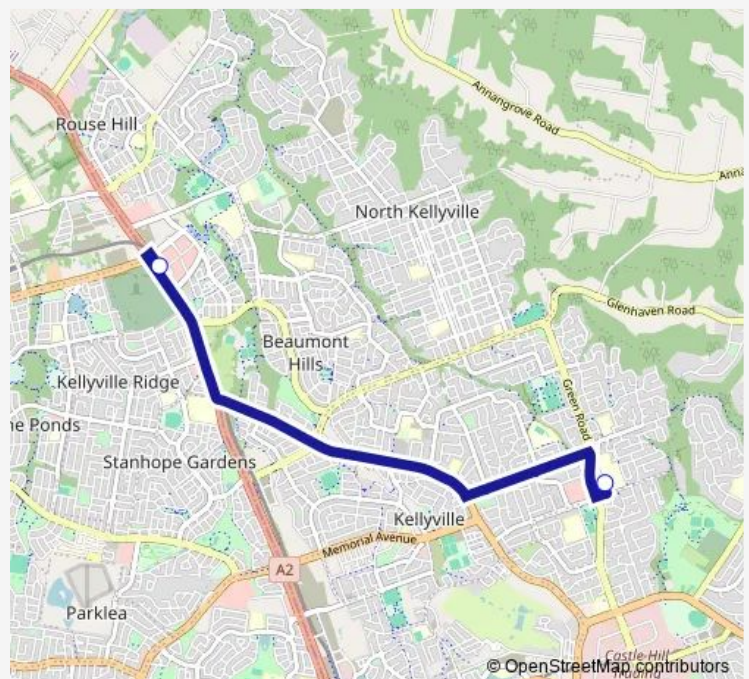

## School Bus 6621 William Clarke College to Rouse Hill Station

[Go to website](#)

### Direction

William Clarke College, Morris Gr — Rouse Hill Station, North West Twy

2 stops

[Open route schedule](#)

William Clarke College, Morris Gr

Rouse Hill Station, North West Twy

### Route schedule

William Clarke College, Morris Gr — Rouse Hill Station, North West Twy

Monday	15:40
Tuesday	15:40
Wednesday	15:40
Thursday	15:40
Friday	15:40
Saturday	—
Sunday	—

### Route info

Direction: William Clarke College, Morris Gr

Stops: 2

Trip Duration: 0 hour 20 min

6621 School Bus time schedules and route maps are available in an offline PDF at [busmaps.com](https://busmaps.com). Use the [busmaps.com](https://busmaps.com) website to see live bus times, train schedule or subway schedule, and step-by-step directions for all public transit in Parramatta