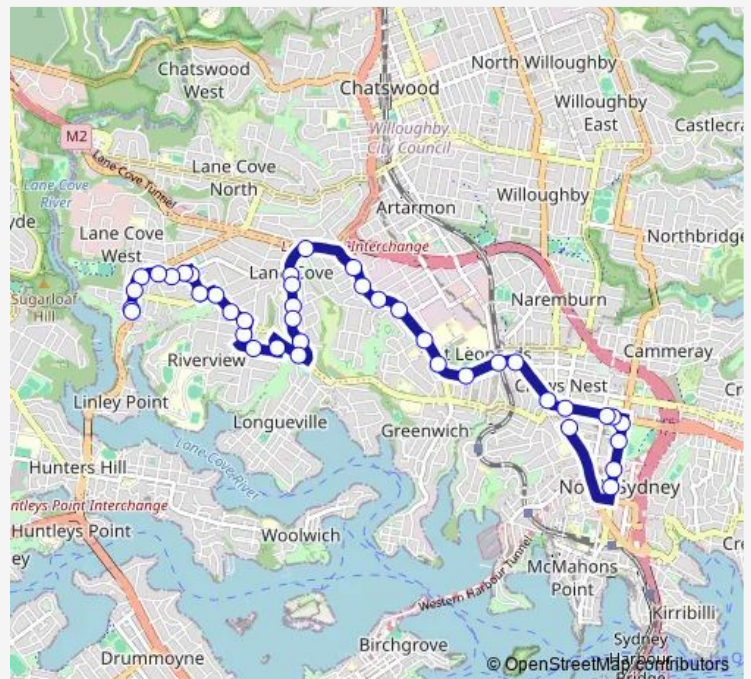

# School Bus 651w North Sydney Girls High to Lane Cove West

[Go to website](#)

**Direction**

North Sydney Girls High School, David St — Cope St Opp Caroline Chisholm Aged Care Facility

40 stops

[Open route schedule](#)

- North Sydney Girls High School, David St
- Monte Sant Angelo College, Miller St
- Civic Park, Miller St
- Miller St At Carlow St
- Miller St Before Falcon St
- North Sydney Boys High, Falcon St
- North Sydney Boys High School, Falcon St
- Falcon St At Alexander St
- Pacific Hwy After Shirley Rd
- Pacific Hwy Before Christie St
- St Leonards Station, Pacific Hwy, Stand B
- Pacific Hwy Opp Gore Hill Oval
- Pacific Hwy At Bellevue Av
- Pacific Hwy Opp Tafe St Leonards
- Pacific Hwy Opp Campbell St
- Pacific Hwy Opp Dickson Av
- Pacific Hwy Opp Hotham Pde
- Pacific Hwy At Allison Av
- Lane Cove Interchange, Longueville Rd, Stand C
- Longueville Rd Opp Lane Cove Library

**Route schedule**

North Sydney Girls High School, David St — Cope St Opp Caroline Chisholm Aged Care Facility

Monday	15:25
Tuesday	15:25
Wednesday	15:25
Thursday	15:25
Friday	15:25
Saturday	—
Sunday	—

**Route info**

Direction: North Sydney Girls High School, David St

Stops: 40

Trip Duration: 0 hour 38 min

Longueville Rd Opp Lane Cove Public School  
St Michael's Parish, Longueville Rd  
Longueville Rd Opp St Michael's Primary School  
Longueville Rd Opp Currambena Public School  
River Rd West At William Edward St  
Warraroon Rd Opp Yallambee Rd  
Yallambee Rd Opp Wangalla Rd  
Marjorie York Park, Tambourine Bay Rd  
River Rd West At Tambourine Bay Rd  
River Rd West At Fox St  
River Rd West Before Bridge St  
Ross Smith Pde At Bridge St  
Ross Smith Pde After Matthews Av  
Burns Bay Rd Opp Fig Tree St  
Burns Bay Rd At Garthowen Av  
Burns Bay Rd Before Best St  
Burns Bay Rd Opp Cullen St  
Burns Bay Rd At Penrose St  
Burns Bay Rd At Cope St  
Cope St Opp Caroline Chisholm Aged Care Facility