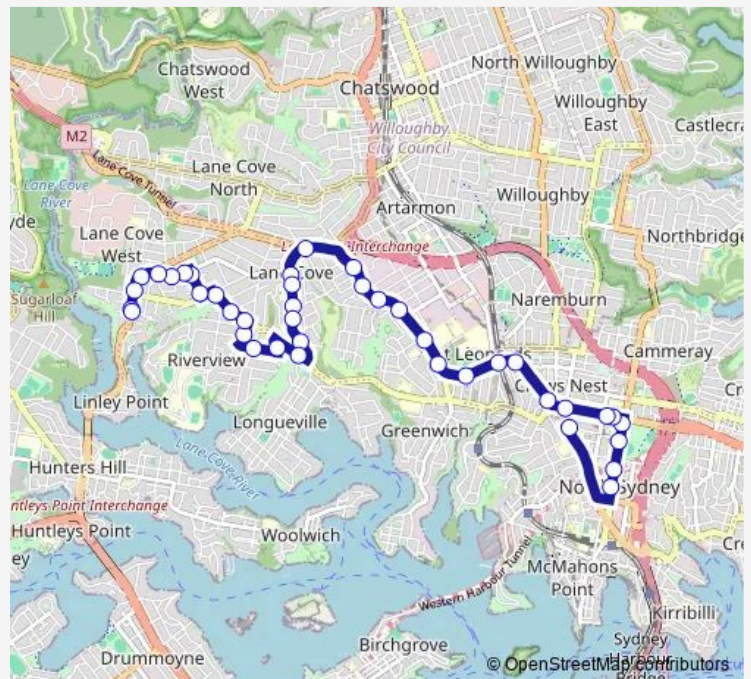

# School Bus 651w North Sydney Girls High to Lane Cove West

[Go to website](#)

**Direction**

North Sydney Girls High School, David St — Cope St Opp Caroline Chisholm Aged Care Facility

40 stops

[Open route schedule](#)

- North Sydney Girls High School, David St
- Monte Sant Angelo College, Miller St
- Civic Park, Miller St
- Miller St At Carlow St
- Miller St Before Falcon St
- North Sydney Boys High, Falcon St
- North Sydney Boys High School, Falcon St
- Falcon St At Alexander St
- Pacific Hwy After Shirley Rd
- Pacific Hwy Before Christie St
- St Leonards Station, Pacific Hwy, Stand B
- Pacific Hwy Opp Gore Hill Oval
- Pacific Hwy At Bellevue Av
- Pacific Hwy Opp Tafe St Leonards
- Pacific Hwy Opp Campbell St
- Pacific Hwy Opp Dickson Av
- Pacific Hwy Opp Hotham Pde
- Pacific Hwy At Allison Av
- Lane Cove Interchange, Longueville Rd, Stand C
- Longueville Rd Opp Lane Cove Library

**Route schedule**

North Sydney Girls High School, David St — Cope St Opp Caroline Chisholm Aged Care Facility

Monday	15:25
Tuesday	15:25
Wednesday	15:25
Thursday	15:25
Friday	15:25
Saturday	—
Sunday	—

**Route info**

Direction: North Sydney Girls High School, David St  
 Stops: 40  
 Trip Duration: 0 hour 38 min

Longueville Rd Opp Lane Cove Public School  
St Michael's Parish, Longueville Rd  
Longueville Rd Opp St Michael's Primary School  
Longueville Rd Opp Currambena Public School  
River Rd West At William Edward St  
Warraroon Rd Opp Yallambee Rd  
Yallambee Rd Opp Wangalla Rd  
Marjorie York Park, Tambourine Bay Rd  
River Rd West At Tambourine Bay Rd  
River Rd West At Fox St  
River Rd West Before Bridge St  
Ross Smith Pde At Bridge St  
Ross Smith Pde After Matthews Av  
Burns Bay Rd Opp Fig Tree St  
Burns Bay Rd At Garthowen Av  
Burns Bay Rd Before Best St  
Burns Bay Rd Opp Cullen St  
Burns Bay Rd At Penrose St  
Burns Bay Rd At Cope St  
Cope St Opp Caroline Chisholm Aged Care Facility