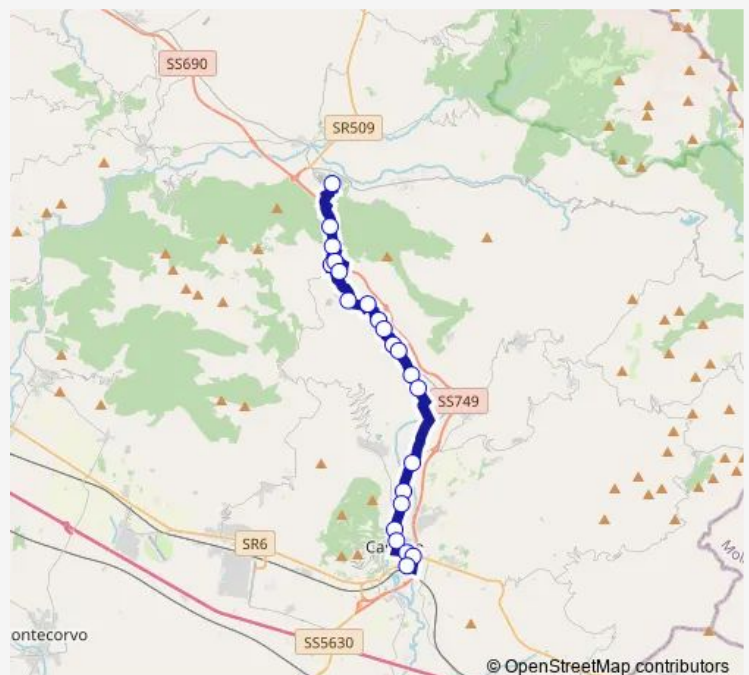

### Route schedule

Atina | Piazza Garibaldi # f7664 — Cassino | Viale Garigliano Via Volturno # f4412

Monday	16:45
Tuesday	16:45
Wednesday	16:45
Thursday	16:45
Friday	16:45
Saturday	16:45
Sunday	—

### Route info

Direction: Atina | Piazza Garibaldi # f7664

Stops: 22

Trip Duration: 0 hour 35 min

Atina - Cassino # So214a

Bus time schedules and route maps are available in an offline PDF at [busmaps.com](https://busmaps.com). Use the [busmaps.com](https://busmaps.com) website to see live bus times, train schedule or subway schedule, and step-by-step directions for all public transit in Belmonte Castello