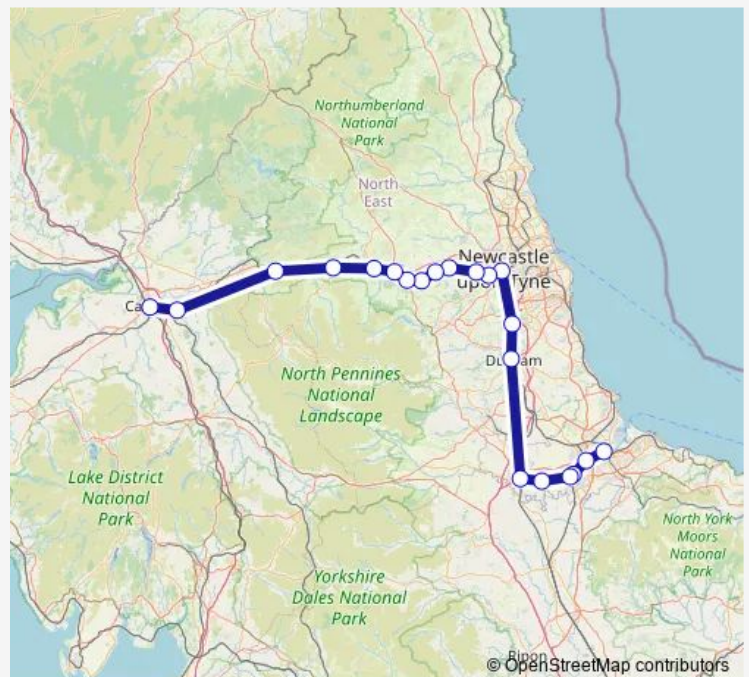

### Route schedule

Middlesbrough — Carlisle

Monday 05:47

Tuesday 05:47

Wednesday 05:47

Thursday 05:47

Friday 05:47

Saturday 05:47

### Route info

Direction: Middlesbrough

Stops: 21

Trip Duration: 2 hour 49 min

■ Nt:Mbr->Car — NT train service from MBR to Car

Nt:Mbr->Car Rail time schedules and route maps are available in an offline PDF at [busmaps.com](https://busmaps.com). Use the [busmaps.com](https://busmaps.com) website to see live bus times, train schedule or subway schedule, and step-by-step directions for all public transit in Newcastle upon Tyne