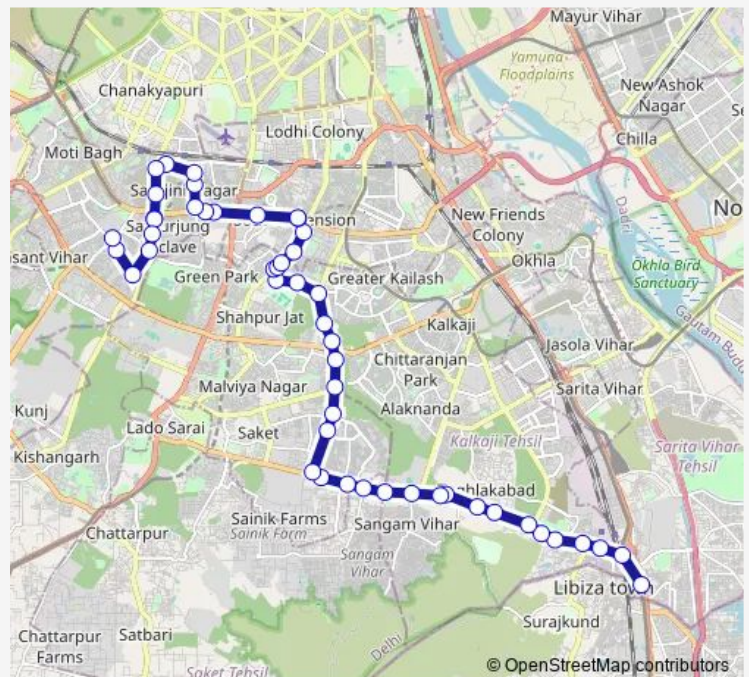

Thursday 05:22-20:10

Friday 05:22-20:10

Saturday 05:22-20:10

Sunday 05:22-20:10

Route info

Direction: Badarpur Border (T)

Stops: 50

Trip Duration: 1 hour 31 min

544down

BusMaps

Sheikh Sarai Phase li

Chirag Delhi

Panchsheel Enclave

Krishi Vihar

Siri Fort Road

Kamla Nehru College/Niti Bag