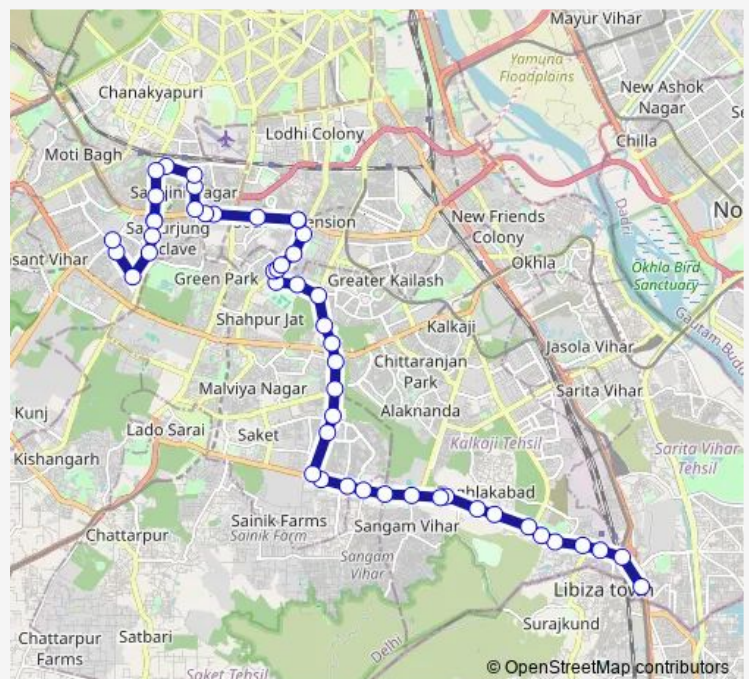

### Route schedule

Badarpur Border (T) — RK Puram Sec-1

Monday 05:22-20:10

Tuesday 05:22-20:10

Wednesday 05:22-20:10

Thursday 05:22-20:10

Friday 05:22-20:10

Saturday 05:22-20:10

### Route info

Direction: Badarpur Border (T)

Stops: 50

Trip Duration: 1 hour 31 min

544down

BusMaps

Sheikh Sarai Phase li

Chirag Delhi