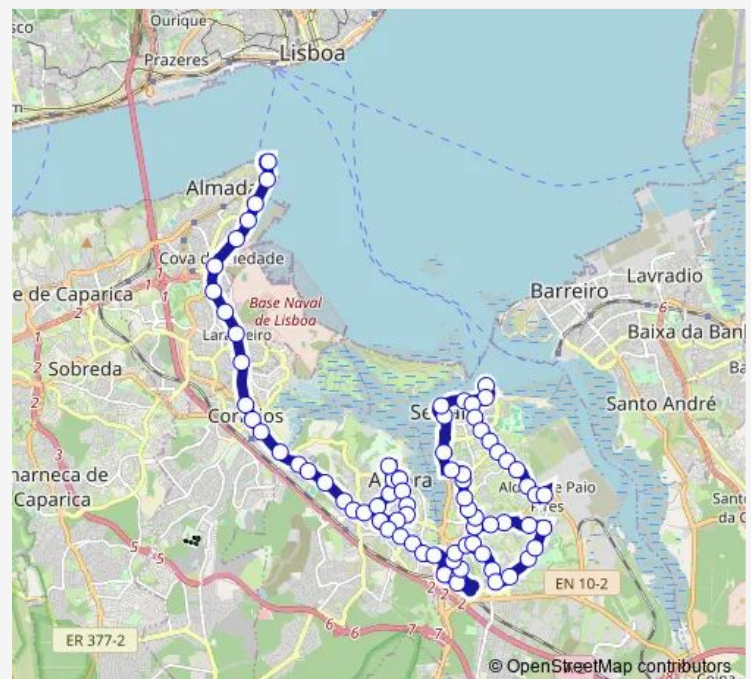

Sunday 20:40-21:40

Route info

Direction: Cacilhas (Terminal) P7

Stops: 74

Trip Duration: 1 hour 10 min

3509 — Cacilhas (Terminal) - Paio Pires (Centro), via Seixal (Terminal Fluvial) e Amora

C PAU(AV Marcos Portugal) Farm/Externato