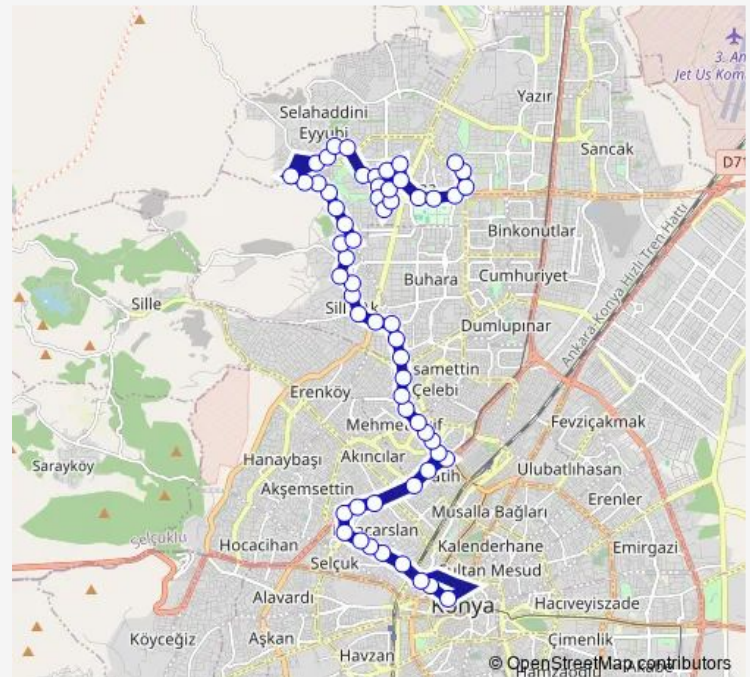

Saturday 07:10-22:30

Sunday 07:30-21:45

Route info

Direction: Türk Telekom Lisesi

Stops: 59

Trip Duration: 0 hour 57 min

48-A — S. Eyyubi Hadimi CAD - S. Eyyubi Hadimi Cad

GldeŖte