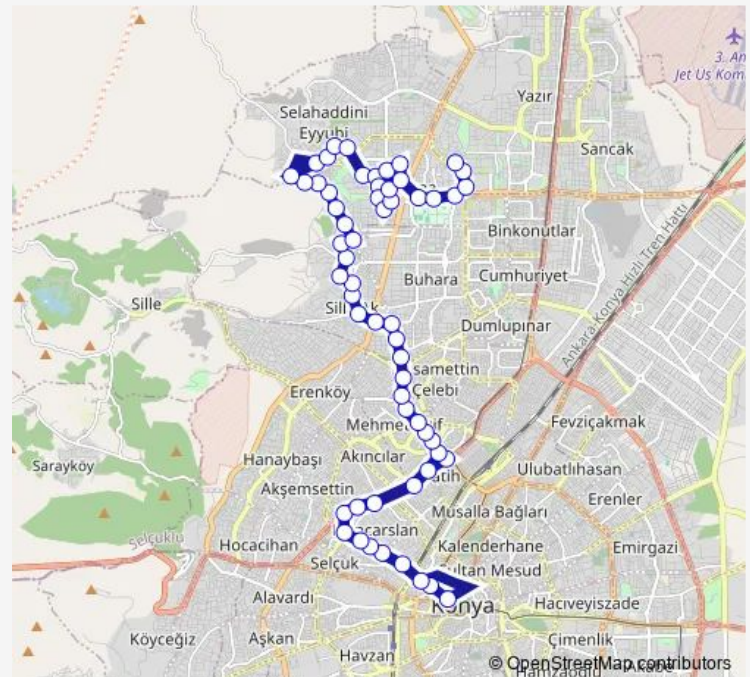

Friday 06:30-22:30

Saturday 07:10-22:30

Sunday 07:30-21:45

Route info

Direction: Türk Telekom Lisesi

Stops: 59

Trip Duration: 0 hour 56 min

48-A — S. Eyyubi Hadimi CAD - S. Eyyubi Hadimi Cad

BusMaps

GldeŖte

ltifat

Aribali

Kelebekler Vadisi

Nurcan

Ortakaya

Ŗirvan

Wednesday 07:17-23:15

Thursday 07:17-23:15

Friday 07:17-23:15

Saturday 08:02-23:15

Sunday 08:20-22:30

Route info

Direction: Kültürpark Turnike 1

Stops: 58