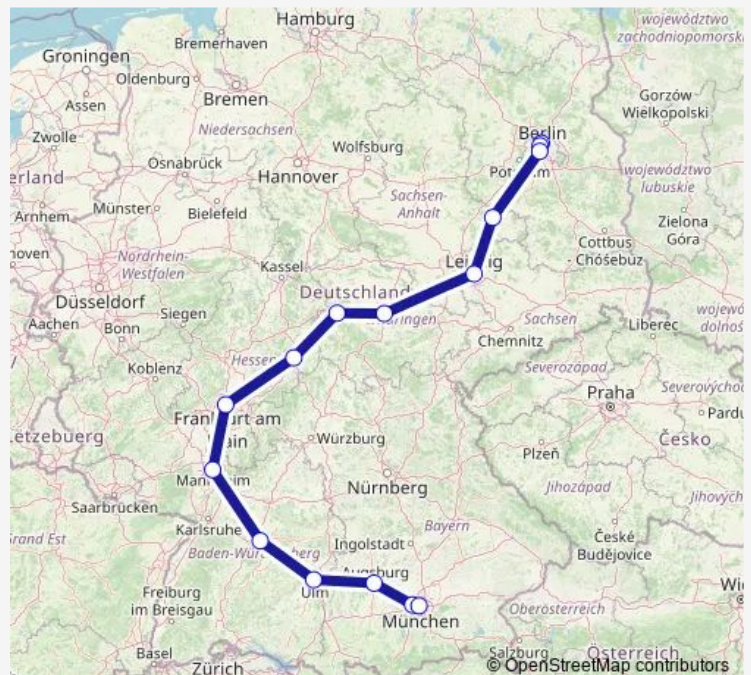

Rail ICE 595

[Go to website](#)

Direction

undefined — undefined

0 stops

[Open route schedule](#)

Route schedule

undefined — undefined

Monday 07:20

Tuesday 07:20

Wednesday 07:20

Thursday 07:20

Friday 07:20

Saturday 07:28-07:20

Sunday 07:28-07:20

Route info

Direction:

Stops: 0

Trip Duration: – min

ICE 595

ICE 595 Rail time schedules and route maps are available in an offline PDF at busmaps.com. Use the busmaps.com website to see live bus times, train schedule or subway schedule, and step-by-step directions for all public transit in Berlin