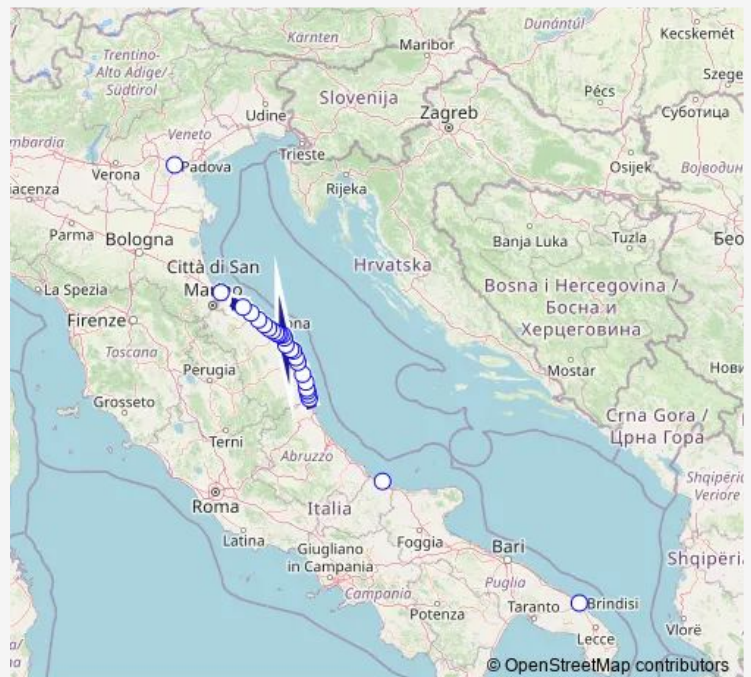

Rail 9828d Da Lecce a Venezia S. Lucia

[Go to website](#)

Direction

Brindisi — Padova

26 stops

[Open route schedule](#)

- Brindisi
- Termoli
- Porto d'Ascoli
- S. Benedetto d.T.
- Grottammare
- Cupramarittima
- Pedaso
- Porto S. Giorgio-Fermo
- Civitanova-M. Montegr.
- Potenza Picena-Montelupone
- Porto Recanati
- Loreto
- Osimo-Castelfidardo
- Varano
- Ancona
- Ancona Torrette
- Palombina
- Falconara M.ma
- Montemarciano
- Marzocca
- Senigallia

Route schedule

Brindisi — Padova

Monday	13:26
Tuesday	13:26
Wednesday	13:26
Thursday	13:26
Friday	13:26
Saturday	13:26
Sunday	13:26

Route info

Direction: Brindisi

Stops: 26

Trip Duration: 8 hour 6 min

■ 9828d — Da Lecce a Venezia S. Lucia

Marotta-Mondolfo

Fano

Pesaro

Rimini

Padova

9828d Rail time schedules and route maps are available in an offline PDF at busmaps.com. Use the busmaps.com website to see live bus times, train schedule or subway schedule, and step-by-step directions for all public transit in Ancona

The schedule is provided in the local timezone. Times with "(+1)" indicate departures on the next day.

PDF file created on 2025-01-31

2024 BusMaps.com - All Rights Reserved