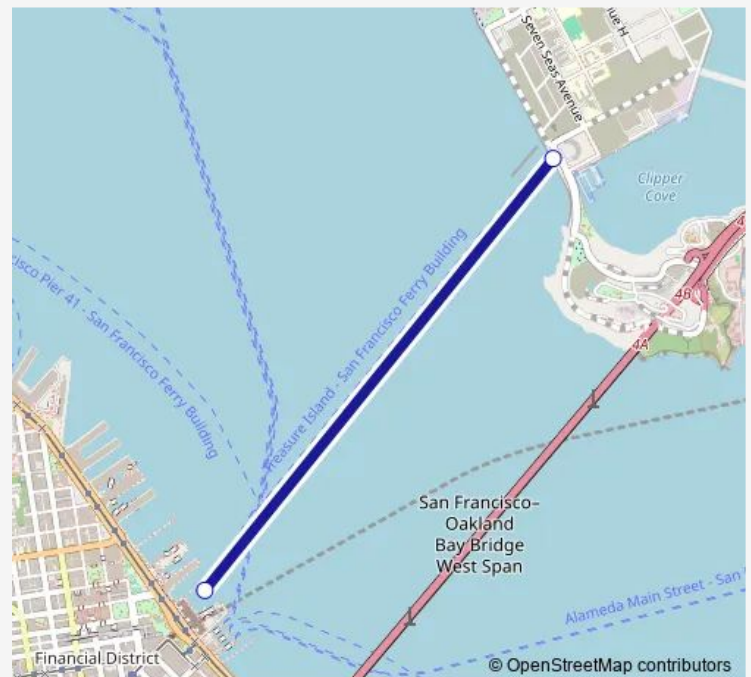

Ferry TISF Treasure Island – Yerba Buena Island

[Go to website](#)

Direction

San Francisco — Treasure Island

2 stops

[Open route schedule](#)

San Francisco

Treasure Island

Route schedule

San Francisco — Treasure Island

Monday	07:50-20:20
Tuesday	07:50-20:20
Wednesday	07:50-20:20
Thursday	07:50-20:20
Friday	07:50-20:20
Saturday	09:50-20:50
Sunday	09:50-20:50

Route info

Direction: San Francisco

Stops: 2

Trip Duration: 0 hour 10 min

TISF — Treasure Island – Yerba Buena Island

BusMaps

Direction

Treasure Island — San Francisco

2 stops

[Open route schedule](#)