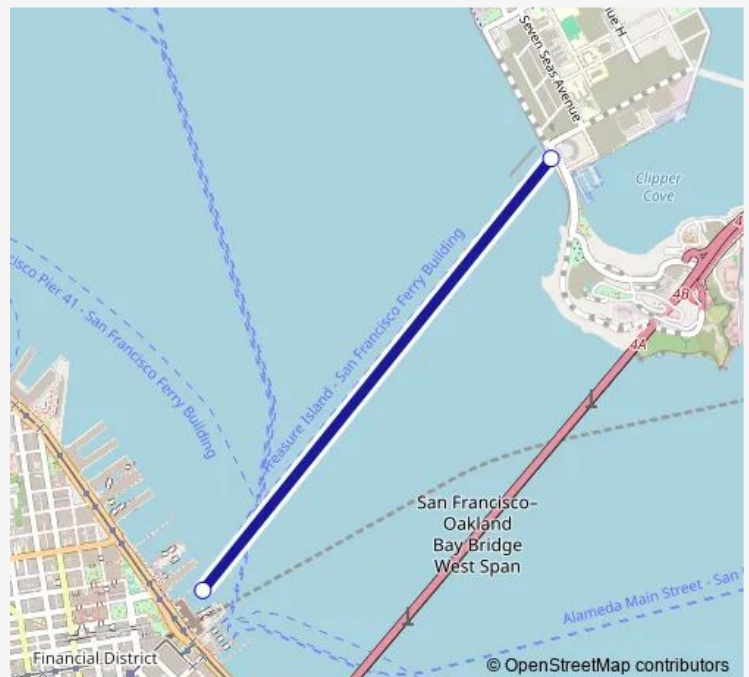

Route schedule

San Francisco — Treasure Island

Monday	07:50-20:20
Tuesday	07:50-20:20
Wednesday	07:50-20:20
Thursday	07:50-20:20
Friday	07:50-20:20
Saturday	09:50-20:50
Sunday	09:50-20:50

Route info

Direction: San Francisco

Stops: 2

Trip Duration: 0 hour 10 min

Direction

Treasure Island — San Francisco

2 stops

[Open route schedule](#)

Treasure Island

San Francisco

Route schedule

Treasure Island — San Francisco

Monday	07:30-20:00
Tuesday	07:30-20:00
Wednesday	07:30-20:00
Thursday	07:30-20:00
Friday	07:30-20:00
Saturday	09:30-20:30
Sunday	09:30-20:30

Route info

Direction: Treasure Island