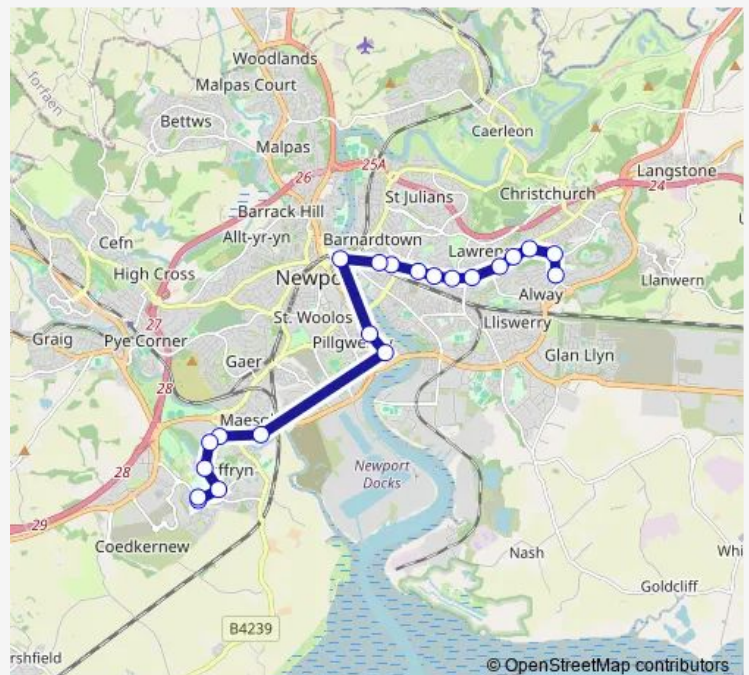

Bus SJ1 Ringland - St Joseph's RC High School

[Go to website](#)

Direction

Stanford Road — St Joseph's RC High School

21 stops

[Open route schedule](#)

- Stanford Road
- Dents Hill
- Dale Road
- Glanwern Grove
- Farmwood Close
- Lawrence Hill
- Beechwood Park
- Carisbrooke Road
- Eveswell School
- Maindee Square
- Maindee Library
- Clarence Place
- Pillgwenlly Police Station
- Blaina Wharf
- Docks Way Middle
- Swallow Way
- Kingfisher Place
- Nightingale Court
- Sandpiper Way
- Morgraig Avenue
- St Joseph's RC High School

Route schedule

Stanford Road — St Joseph's RC High School

Monday	07:53
Tuesday	07:53
Wednesday	07:53
Thursday	07:53
Friday	07:53
Saturday	—
Sunday	—

Route info

Direction: Stanford Road

Stops: 21

Trip Duration: 0 hour 37 min

■ SJ1 — Ringland - St Joseph's RC High School

BusMaps

Direction

St Joseph`s RC High School — Stanford Road

23 stops

[Open route schedule](#)

St Joseph`s RC High School

Asda Petrol Station

Tuesday 15:30

Wednesday 15:30

Thursday 15:30

Friday 15:30

Saturday —

Sunday —

Route info

Direction: St Joseph`s RC High School