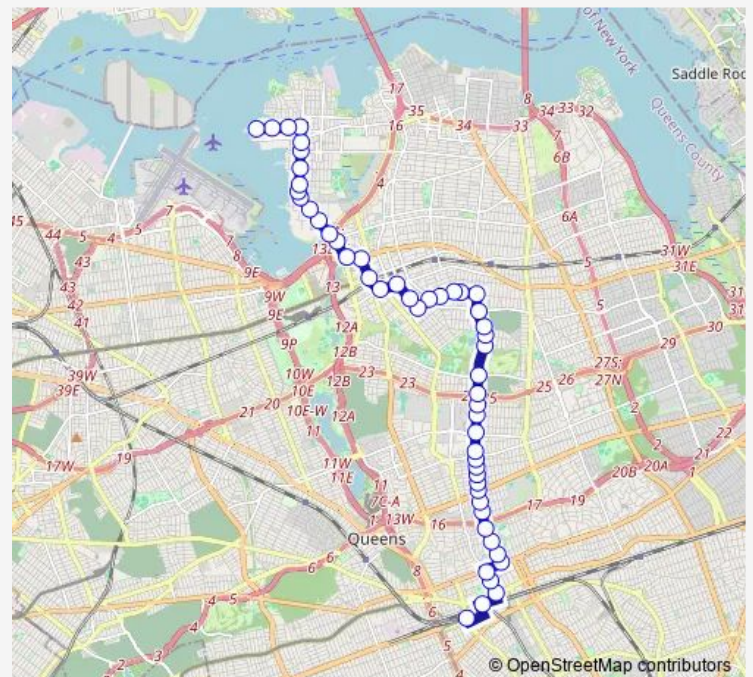

Main ST/Roosevelt Av

Sanford AV/Kissena Blvd

Bowne ST/Sanford Av

Bowne ST/Beech Av

Route schedule

110 ST/14 Av — Sutphin Blvd/94 Av

Monday 00:30-00:15⁺¹

Tuesday 00:30-00:15⁺¹

Wednesday 00:30-00:15⁺¹

Thursday 00:30-00:15⁺¹

Friday 00:30-00:15⁺¹

Saturday 00:30-24:00

Sunday 00:30-00:15⁺¹

Route info

Direction: 110 ST/14 Av

Stops: 54

Trip Duration: 0 hour 55 min

Q65 — Jamaica - Flushing - College Point

45 AV/Bowne St

45 AV/Parsons Blvd

45 AV/149 St

45 AV/156 St

45 AV/158 St

45 AV/162 St