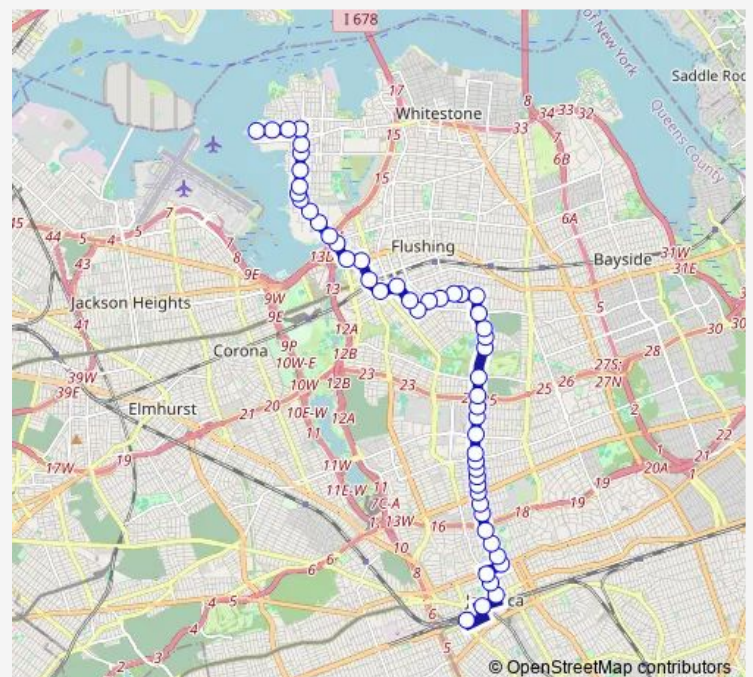

### Route schedule

110 ST/14 Av — Sutphin Blvd/94 Av

Monday 00:30-00:15<sup>+1</sup>

Tuesday 00:30-00:15<sup>+1</sup>

Wednesday 00:30-00:15<sup>+1</sup>

Thursday 00:30-00:15<sup>+1</sup>

Friday 00:30-00:15<sup>+1</sup>

### Route info

Direction: 110 ST/14 Av

Stops: 54

Trip Duration: 1 hour 10 min

Q65 — Jamaica - Flushing - College Point

45 AV/Bowne St

45 AV/Parsons Blvd

45 AV/149 St