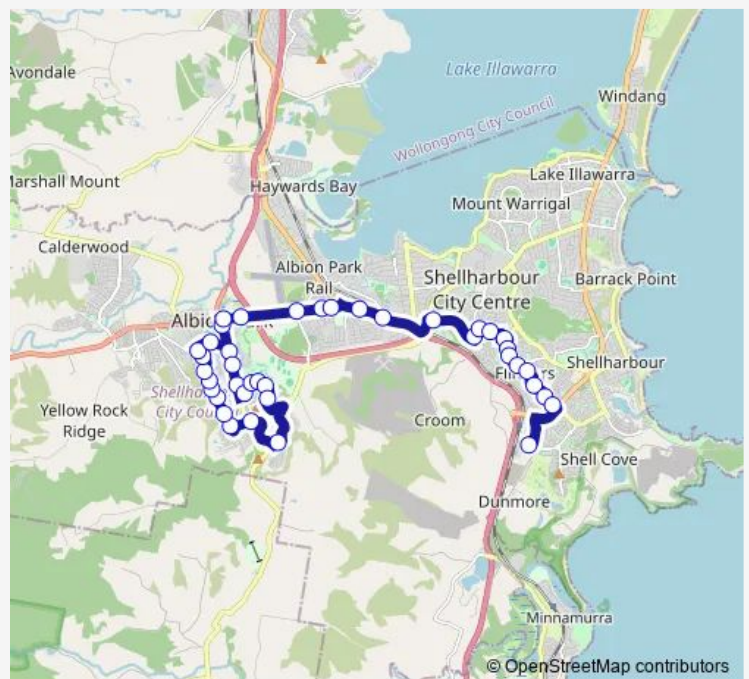

Danjera Dr Opp Chinchilla Way

Ashburton Dr After Gascoyne St

Daintree Dr After Ashburton Dr

Daintree Dr Opp Gloucester Cct

Hillside Dr After Daintree Dr

Hillside Dr At Nepean Pl

Hillside Dr Opp Tallowood St

Hillside Dr After Uphi Rd

Hillside Dr Before Friendship Link

Hillside Dr Opp Scarborough Cct

Church St Opp Albion Park High School

Terry St Opp O'Gorman St

Route schedule

Terry St After Badgery St — Shellharbour College, School Grounds, Piper Dr

Monday	08:00
Tuesday	08:00
Wednesday	08:00
Thursday	08:00
Friday	08:00
Saturday	—
Sunday	—

Route info

Direction: Terry St After Badgery St

Stops: 40

Trip Duration: 0 hour 50 min

S179 — Shellharbour Anglican College to Terry St bf Church St

Burdekin Dr At Roper Rd

Terry St After Daintree Dr

Terry St At Wiley St

Terry St Before Church St

S179 School Bus time schedules and route maps are available in an offline PDF at busmaps.com. Use the busmaps.com website to see live bus times, train schedule or subway schedule, and step-by-step directions for all public transit in Albion Park Rail