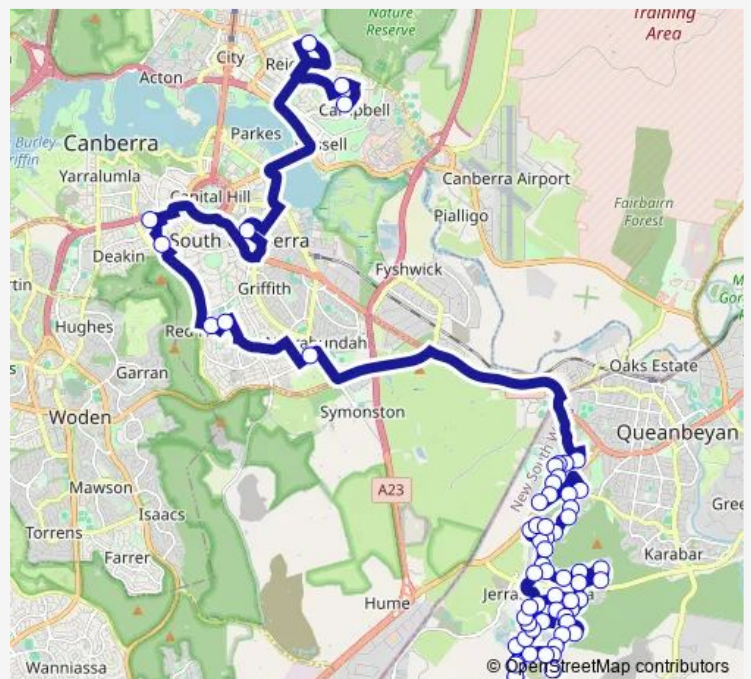

School Bus S179 Campbell High to Jerrabomberra Limestone Dr via Letchworth

Go to website

Direction

Campbell PS School Grounds — Limestone Dr Opp Jerrabomberra Village Shopping Centre

66 stops

[Open route schedule](#)

Route schedule

Campbell PS School Grounds — Limestone Dr Opp Jerrabomberra Village Shopping Centre

Monday	15:05
Tuesday	15:05
Wednesday	15:05
Thursday	15:05
Friday	15:05
Saturday	—
Sunday	—

Route info

Direction: Campbell PS School Grounds

Stops: 66

Trip Duration: 1 hour 40 min

S179 — Campbell High to Jerrabomberra Limestone Dr via Letchworth **BusMaps**

Carolyn Jackson Dr At Hamilton Pl

28 Carolyn Jackson Dr

Carolyn Jackson Dr Before Halloran Dr

Bicentennial Dr After Dennis Pl

Bicentennial Dr At Nicholii Loop

Bicentennial Dr After Balcombe St

Woodhill Link Before Lobelia CI

20 Woodhill Link

Waterfall Dr After Teak PI

41 Waterfall Dr

Waterfall Dr At Bellbrush CI