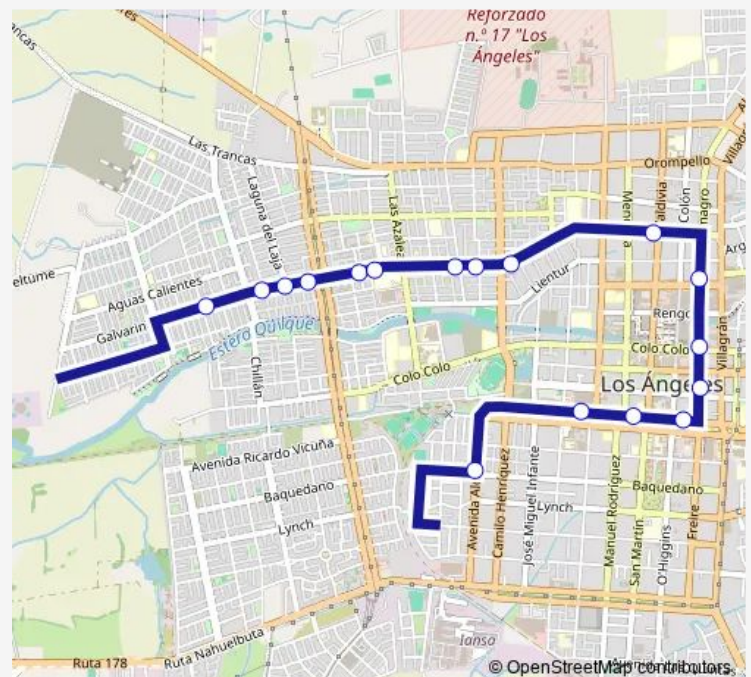

Galvarino / Isla Picton

Galvarino / Santiago

Galvarino / San Luis

Galvarino / Ruiz Aldea

Galvarino / Bombero Estoeber

Galvarino / Valdivia

Almagro / Tucapel

Almagro / Colo Colo

Almagro / Caupolicán

Ricardo Vicuña / Colón

Ricardo Vicuña / Mendoza

Ricardo Vicuña / Arturo Prat

Alcazar / Baquedano

Route schedule

Galvarino / Poniente — Alcazar / Baquedano

Monday 07:48-20:00

Tuesday 07:48-20:00

Wednesday 07:48-20:00

Thursday 07:48-20:00

Friday 07:48-20:00

Saturday 07:48-20:00

Sunday 07:48-20:00

Route info

Direction: Galvarino / Poniente

Stops: 17

Trip Duration: 0 hour 15 min

C12V_R Bus time schedules and route maps are available in an offline PDF at busmaps.com. Use the busmaps.com website to see live bus times, train schedule or subway schedule, and step-by-step directions for all public transit in Los Angeles