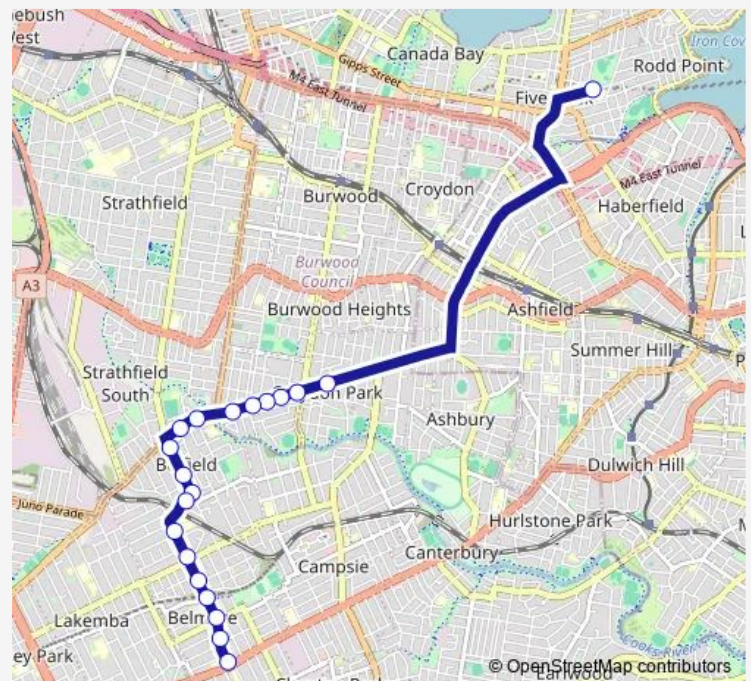

Georges River Rd At Balmoral Av

Georges River Rd After Burwood Rd

Georges River Rd After McCall Av

Georges River Rd Opp Rawson St

Georges River Rd Before Lees Av

Georges River Rd At Walsh Av

Punchbowl Rd At Margaret St

Belmore Station, Burwood Rd

Belmore Shops, Burwood Rd

Burwood Rd At Reginald Av

Burwood Rd Before Canterbury Rd

Route schedule

Domremy College, First Av — Burwood Rd Before Canterbury Rd

Monday 15:15

Tuesday 15:15

Wednesday 15:15

Thursday 14:40

Friday —

Saturday —

Sunday —

Route info

Direction: Domremy College, First Av

Stops: 20

Trip Duration: 0 hour 41 min

675s — Domremy College to Burwood and Canterbury Rds

675s School Bus time schedules and route maps are available in an offline PDF at busmaps.com. Use the busmaps.com website to see live bus times, train schedule or subway schedule, and step-by-step directions for all public transit in Sydney