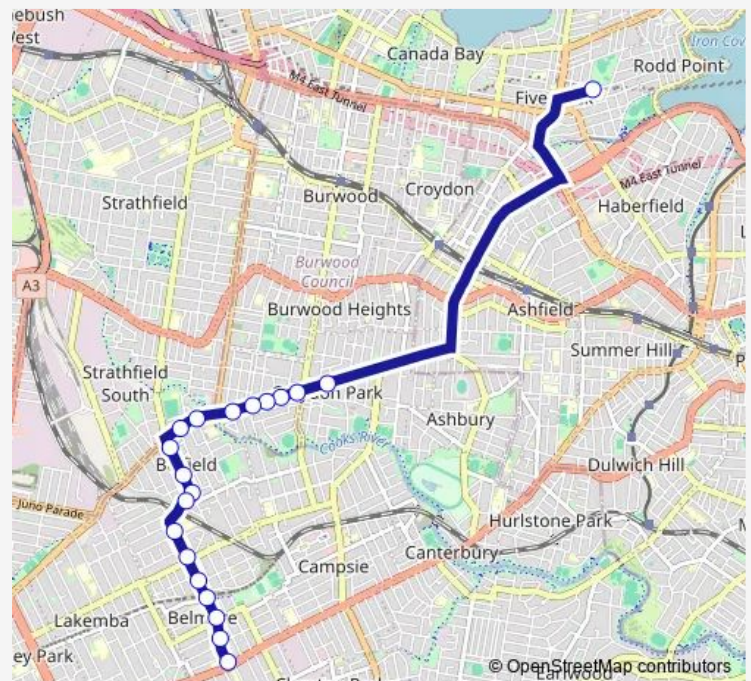

Georges River Rd At Balmoral Av

Georges River Rd After Burwood Rd

Georges River Rd After McCall Av

Georges River Rd Opp Rawson St

Georges River Rd Before Lees Av

Georges River Rd At Walsh Av

Punchbowl Rd At Margaret St

Belmore Station, Burwood Rd

Belmore Shops, Burwood Rd

Burwood Rd At Reginald Av

Burwood Rd Before Canterbury Rd

Route schedule

Domremy College, First Av — Burwood Rd Before Canterbury Rd

Monday 15:15

Tuesday 15:15

Wednesday 15:15

Thursday 14:40

Friday 15:15

Saturday —

Sunday —

Route info

Direction: Domremy College, First Av

Stops: 20

Trip Duration: 0 hour 41 min

675s — Domremy College to Burwood and Canterbury Rds

675s School Bus time schedules and route maps are available in an offline PDF at busmaps.com. Use the busmaps.com website to see live bus times, train schedule or subway schedule, and step-by-step directions for all public transit in Sydney