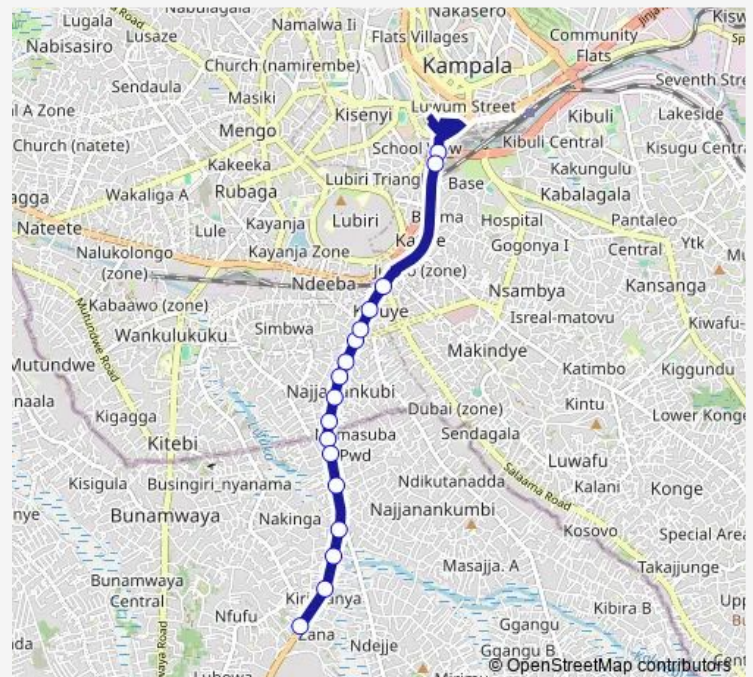

Freedom City Shopping Centre

Namasuba Sign Post

Total Petrol Station (Namasumba)

Batabata - Bata Zana

Hotel Explorer - Buganda Land Board Junction

Millenium Hotel (Lubowa-entebbe Rd)

Zana Stage

Route schedule

Clock Tower — Zana Stage

Monday 06:30-19:00

Tuesday 06:30-19:00

Wednesday 06:30-19:00

Thursday 06:30-19:00

Friday 06:30-19:00

Saturday 06:30-19:00

Sunday 06:30-19:00

Route info

Direction: Clock Tower

Stops: 17

Trip Duration: 0 hour 29 min

Ic033 — Old Taxi Park-Zana Stage

Direction

Millenium Hotel (Lubowa-entebbe Rd) — Freedom Square

25 stops

Thursday 06:30-19:00

Friday 06:30-19:00

Saturday 06:30-19:00

Sunday 06:30-19:00

Route info

Direction: Millenium Hotel (Lubowa-entebbe Rd)

Stops: 25

Trip Duration: 0 hour 30 min