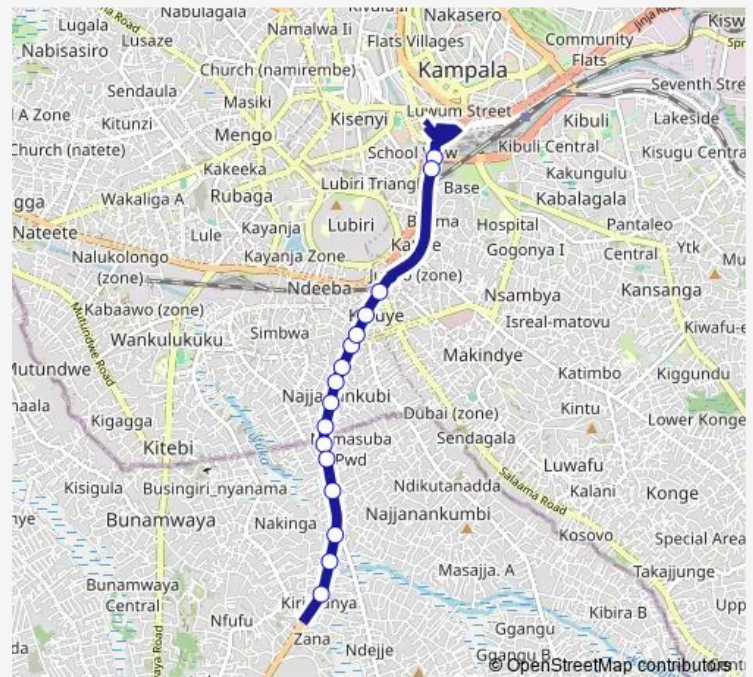

Total Petrol Station (Namasumba)

Batabata - Bata Zana

Hotel Explorer - Buganda Land Board Junction

Millenium Hotel (Lubowa-entebbe Rd)

### Route schedule

Clock Tower — Millenium Hotel (Lubowa-entebbe Rd)

Monday 06:30-19:00

Tuesday 06:30-19:00

Wednesday 06:30-19:00

Thursday 06:30-19:00

Friday 06:30-19:00

Saturday 06:30-19:00

### Route info

Direction: Clock Tower

Stops: 16

Trip Duration: 0 hour 25 min

■ IC033 — Old Taxi Park-Zana Stage

## Route info

Direction: Millenium Hotel (Lubowa-entebbe Rd)

Stops: 25

Trip Duration: 0 hour 25 min

IC033 Bus time schedules and route maps are available in an offline PDF at [busmaps.com](https://busmaps.com). Use the [busmaps.com](https://busmaps.com) website to see live bus times, train schedule or subway schedule, and step-by-step directions for all public transit in Kampala