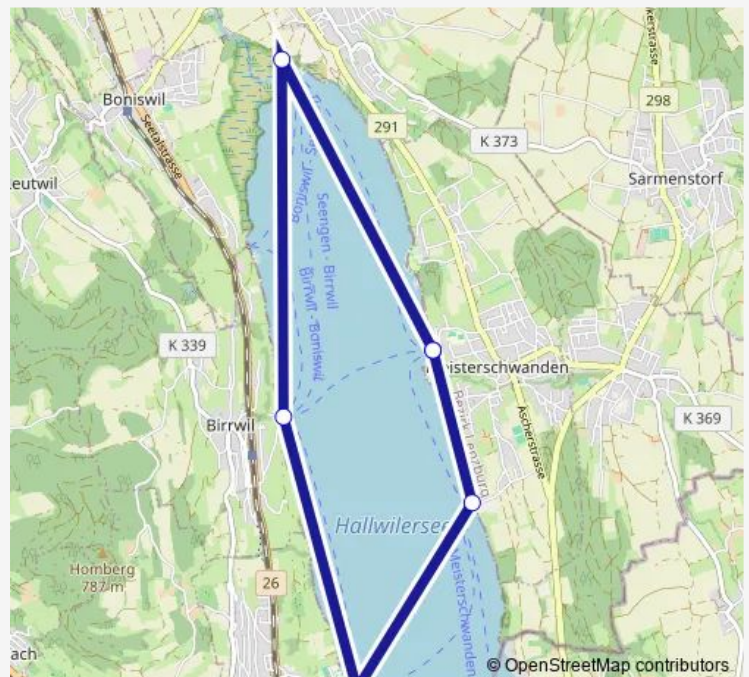

### Route schedule

Meisterschwanden Delphin — Meisterschwanden Delphin

Monday —

Tuesday —

Wednesday —

Thursday —

Friday —

Saturday —

### Route info

Direction: Meisterschwanden Delphin

Stops: 9

Trip Duration: 1 hour 40 min

 Bat

## Route info

Direction: Meisterschwanden Delphin

Stops: 7

Trip Duration: 1 hour 13 min

**Direction**

Meisterschwanden Delphin — Meisterschwanden Delphin

6 stops

[Open route schedule](#)