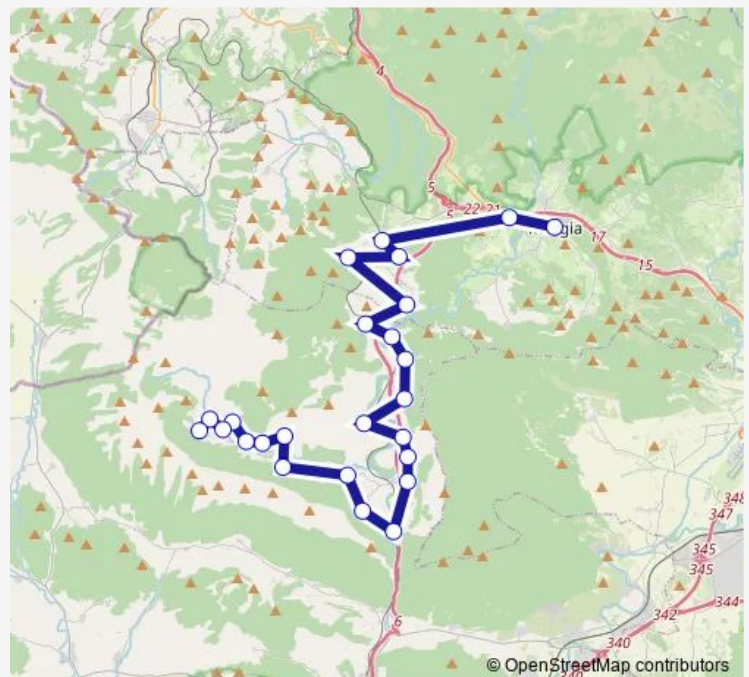

Route schedule

Murgia — Arriano

Monday	08:05-22:05
Tuesday	08:05-22:05
Wednesday	08:05-22:05
Thursday	08:05-22:05
Friday	08:05-22:05
Saturday	08:30-20:30
Sunday	08:30-20:30

Route info

Direction: Murgia

Stops: 25

Trip Duration: 0 hour 53 min

10u — Izarra-Zuhatzu-Kuartango

Guillarte/Gibilloarrate

Archua/Artxua

Luna

Arriano

Direction

Arriano — Murgia

25 stops

[Open route schedule](#)

Arriano

Luna

Archua/Artxua

Guillarte/Gibilloarrate

Santa Eulalia

Urbina de Basabe

Thursday 06:05-20:40

Friday 06:05-20:40

Saturday 08:55-21:15

Sunday 08:55-21:15

Route info

Direction: Arriano

Stops: 25

Trip Duration: 10 hour 48 min