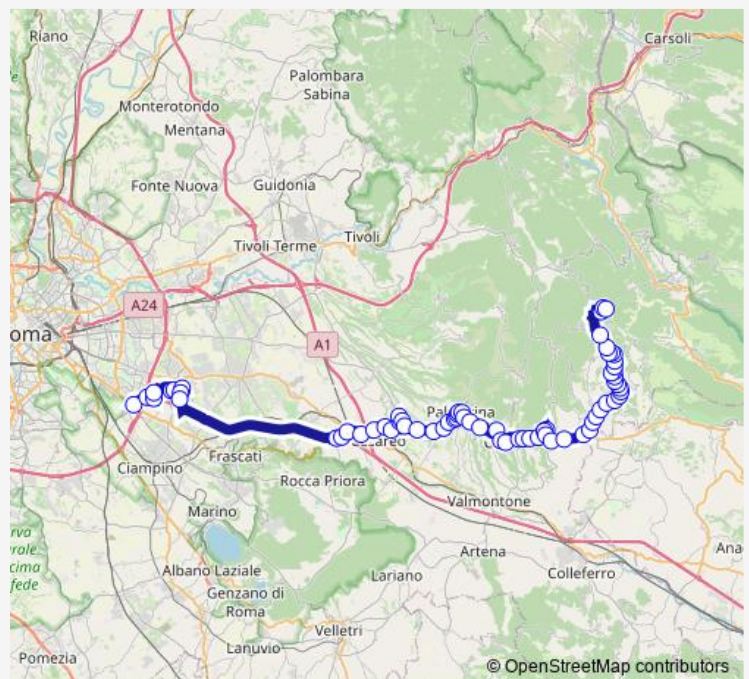

Route schedule

Roma | Anagnina (Metro A) # f3583 — Rocca S. Stefano | Via Casale # f12013

Monday 20:05

Tuesday 20:05

Wednesday 20:05

Thursday 20:05

Friday 20:05

Saturday —

Sunday —

Route info

Direction: Roma | Anagnina (Metro A) # f3583

Stops: 70

Trip Duration: 1 hour 42 min

Palestrina | Via Prenest. Nuova (Muracciola) # f6049

Palestrina | Via Prenest. Nuova (Torresina) # f6050