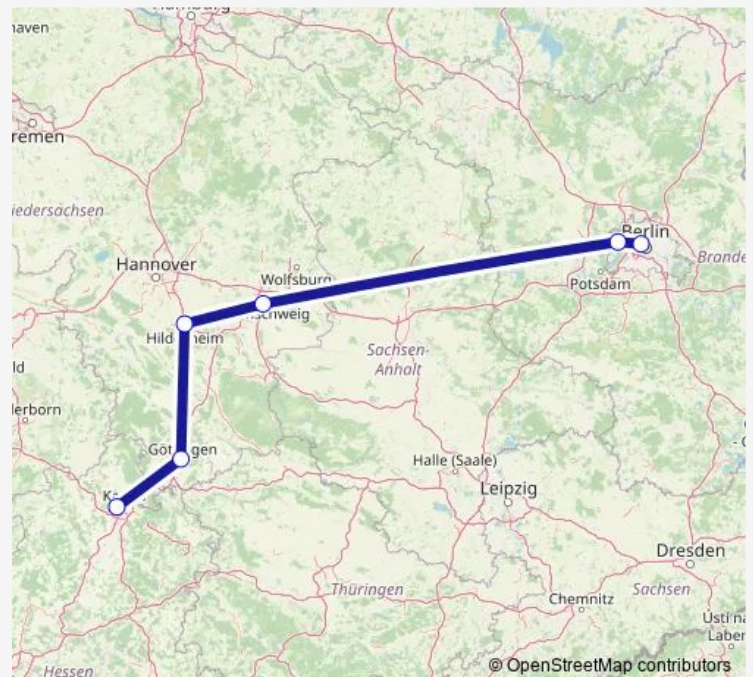

### Direction

Berlin Hbf (tief) — Kassel-Wilhelmshöhe

6 stops

[Open route schedule](#)

Berlin Hbf (tief)

Berlin-Spandau

Braunschweig Hbf

Hildesheim Hbf

Göttingen

Kassel-Wilhelmshöhe

### Route schedule

Berlin Hbf (tief) — Kassel-Wilhelmshöhe

Monday 19:34

Tuesday 19:34

Wednesday 19:34

Thursday 19:34

Friday —

Saturday —

### Route info

Direction: Berlin Hbf (tief)

Stops: 6

Trip Duration: 2 hour 41 min

ICE 997

ICE 997 Rail time schedules and route maps are available in an offline PDF at [busmaps.com](https://busmaps.com). Use the [busmaps.com](https://busmaps.com) website to see live bus times, train schedule or subway schedule, and step-by-step directions for all public transit in Berlin