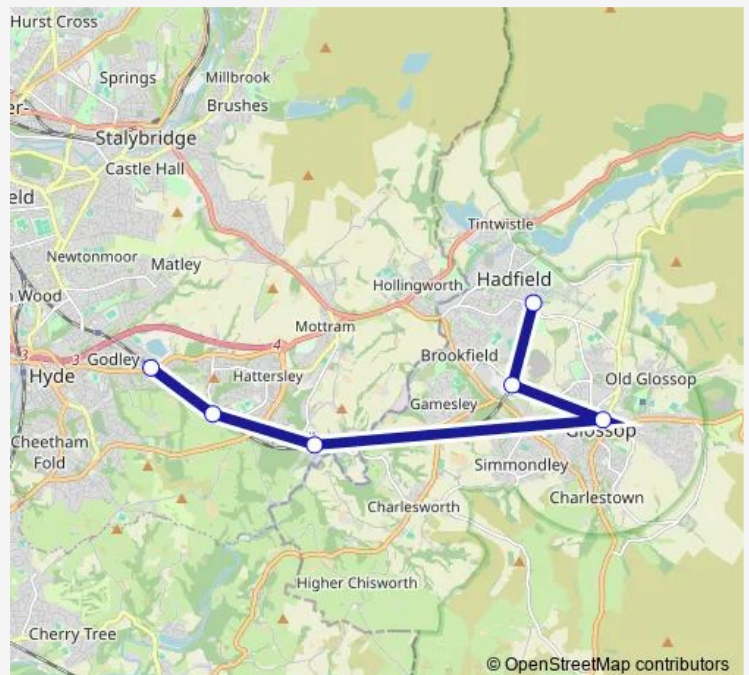

Rail Replacement Bus Service Nt:Gdl->Hdf NT replacement bus service from GDL to Hdf

[Go to website](#)

Direction

Godley — Hadfield

6 stops

[Open route schedule](#)

- Godley
- Hattersley
- Broadbottom
- Glossop
- Dinting
- Hadfield

Route schedule

Godley — Hadfield

Monday	24:20 ⁺¹
Tuesday	00:20-00:20 ⁺¹
Wednesday	00:20-00:20 ⁺¹
Thursday	00:20-00:20 ⁺¹
Friday	00:20
Saturday	—
Sunday	—

Route info

Direction: Godley

Stops: 6

Trip Duration: 0 hour 32 min

Nt:Gdl->Hdf Rail Replacement Bus Service time schedules and route maps are available in an offline PDF at busmaps.com. Use the busmaps.com website to see live bus times, train schedule or subway schedule, and step-by-step directions for all public transit in Ashton-under-Lyne

The schedule is provided in the local timezone. Times with "(+1)" indicate departures on the next day.

PDF file created on 2025-01-31

2024 BusMaps.com - All Rights Reserved