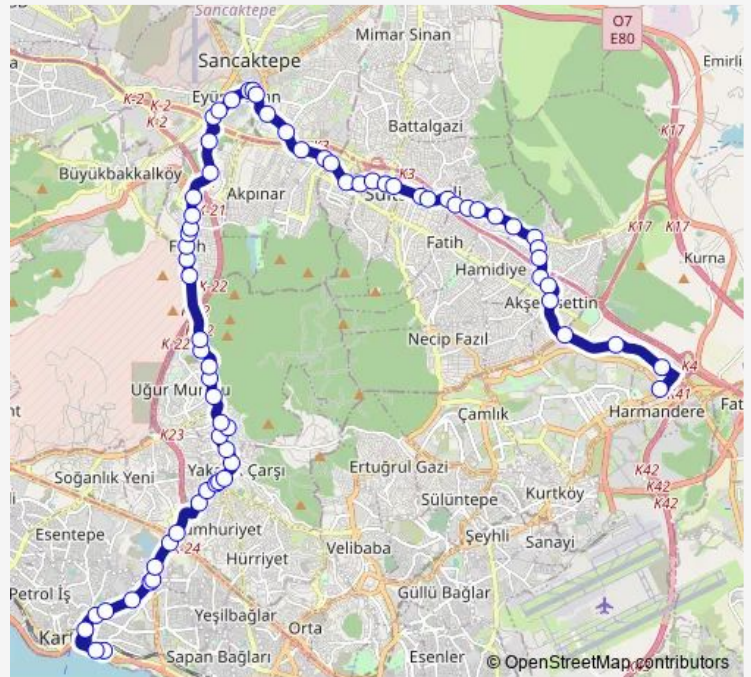

Thursday 06:00

Friday 06:00

Saturday 06:00

Sunday 06:00

**Route info**

Direction: KARTAL

Stops: 69

Trip Duration: 1 hour 8 min