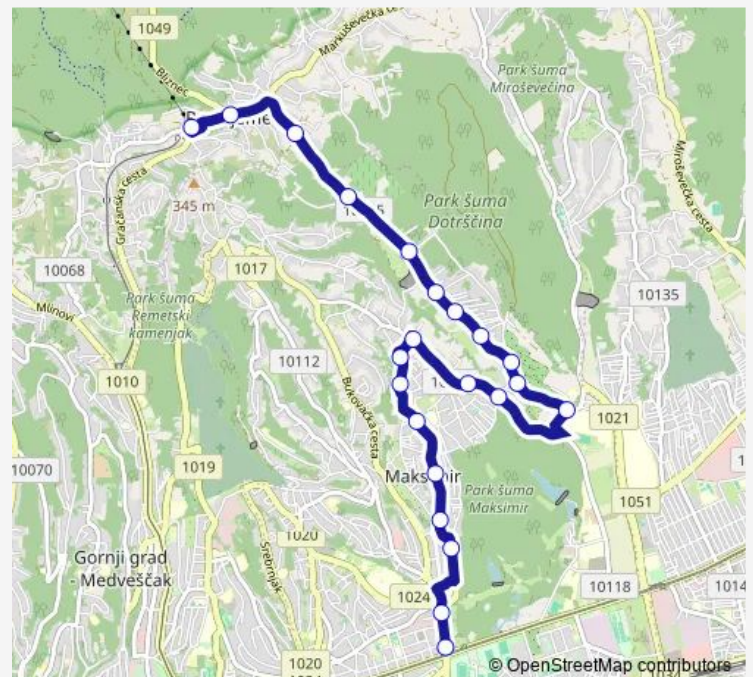

### Route schedule

Gračansko dolje — Svetice

Monday 04:30-24:00

Tuesday 04:30-23:55

Wednesday 04:30-23:55

Thursday 04:30-24:00

Friday 04:30-24:00

Saturday 04:30-23:55

### Route info

Direction: Gračansko dolje

Stops: 22

Trip Duration: 0 hour 24 min

227 — Svetice-G.B.-G.dolje

## Route schedule

Svetice — Gračansko dolje

Monday	04:25-24:00
Tuesday	04:25-23:50
Wednesday	04:25-23:50
Thursday	04:25-24:00
Friday	04:25-24:00
Saturday	04:30-23:50
Sunday	05:30-24:00