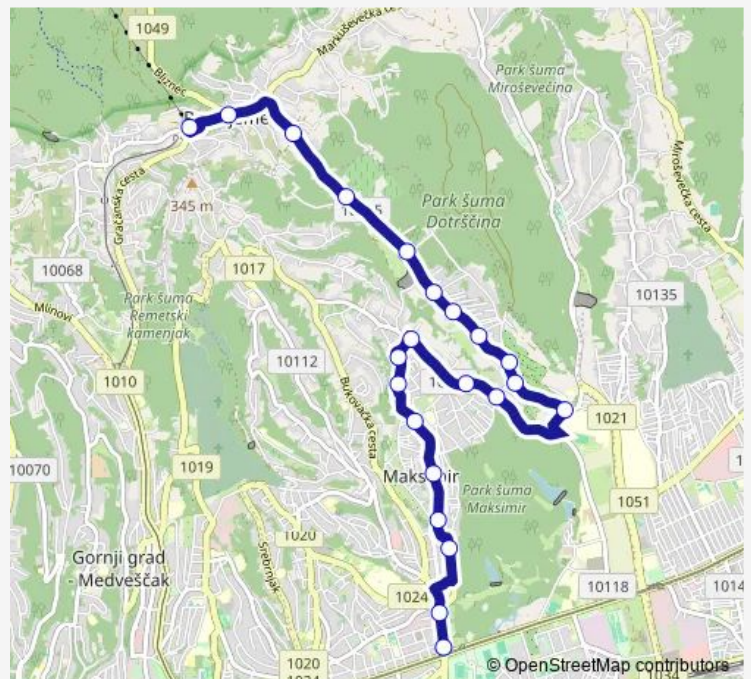

Oboj-Jurja Ves

Prilesje - Šuma

Bukovačka 23

Route schedule

Gračansko dolje — Svetice

Monday 04:30-23:55

Tuesday 04:30-23:55

Wednesday 04:30-23:55

Thursday 04:30-23:55

Friday 04:30-23:55

Saturday 04:30-23:55

Sunday 05:30-24:00

Route info

Direction: Gračansko dolje

Stops: 22

Trip Duration: 0 hour 24 min

227 — Svetice-G.B.-G.dolje

Direction

Svetice — Gračansko dolje

21 stops

[Open route schedule](#)

Svetice

Prilesje

Prilesje - Šuma

Bliznec

Gračansko dolje

Route schedule

Svetice — Gračansko dolje

Monday	04:30-23:50
Tuesday	04:30-23:50
Wednesday	04:30-23:50
Thursday	04:30-23:50
Friday	04:30-23:50
Saturday	05:00-23:50
Sunday	05:30-24:00