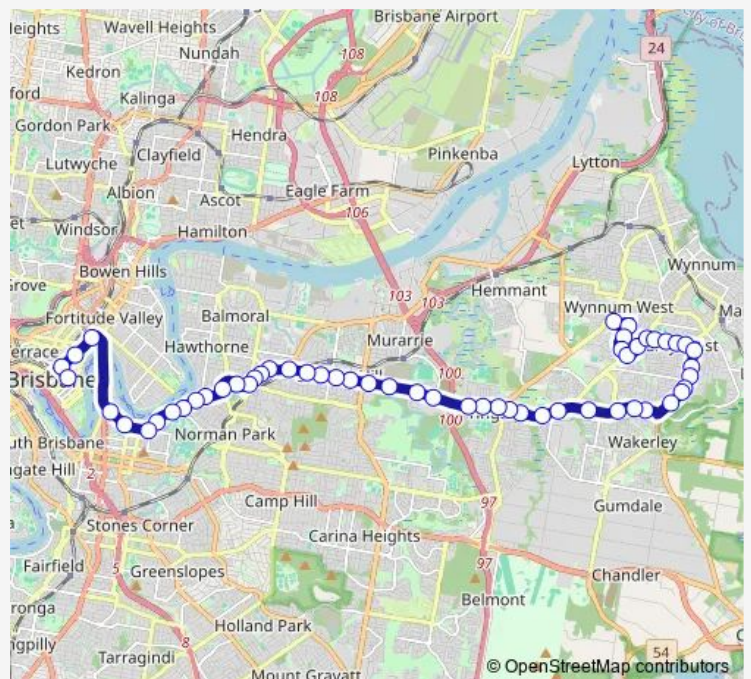

Queen Street Stop 66 near Adelaide St

Queen Street Stop 67 near Ann St (Orient)

Wickham Street Stop 226 near Gotha St

Wickham Street Stop 228 near Brunswick

Main St at Story Bridge East, stop 6

Shafston Ave at Connor Street, stop 7/10

Balmoral St near Philip St, stop 21

Balmoral St at Dover Street, stop 22

Wynnum Rd at Balmoral Cemetery, stop 23

Wynnum Rd at Balmoral Park, stop 24

Wynnum Rd at Morningside Rail, stop 25

Wynnum Rd at School of Arts, stop 27

Wynnum Rd at Morningside Shops, stop 28

Route schedule

Edward Street Stop 142 near Queen St — Wynnum Rd at Wynnum Plaza, stop 58

Monday	07:00-19:10
Tuesday	07:00-19:10
Wednesday	07:00-19:10
Thursday	07:00-19:10
Friday	07:00-19:10
Saturday	08:05-18:05
Sunday	08:05-16:05

Route info

Direction: Edward Street Stop 142 near Queen St

Stops: 60

Trip Duration: 0 hour 50 min

227 — Wynnum - City

Wynnum Rd at Abinger, stop 29

Wynnum Rd at Morningside Central, stop 30

Wynnum Rd at Cannon Hill Primary, stop 31