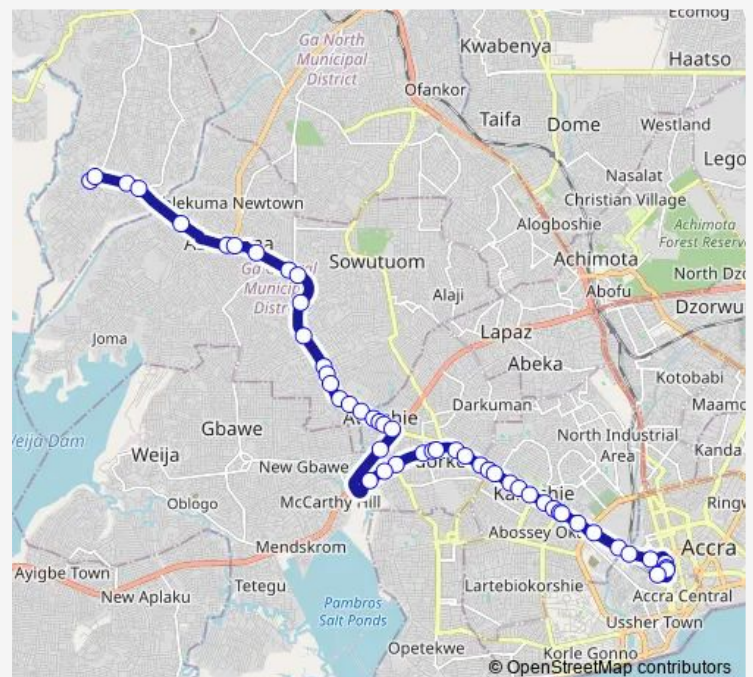

### Route schedule

Manhean — Accra Cmb

Monday 06:00

Tuesday 06:00

Wednesday 06:00

Thursday 06:00

Friday 06:00

Saturday 06:00

### Route info

Direction: Manhean

Stops: 50

Trip Duration: 1 hour 34 min

227 — Manhean ↔ Accra Cmb

Awoshie Vineyard

Water Works

Mallam Market