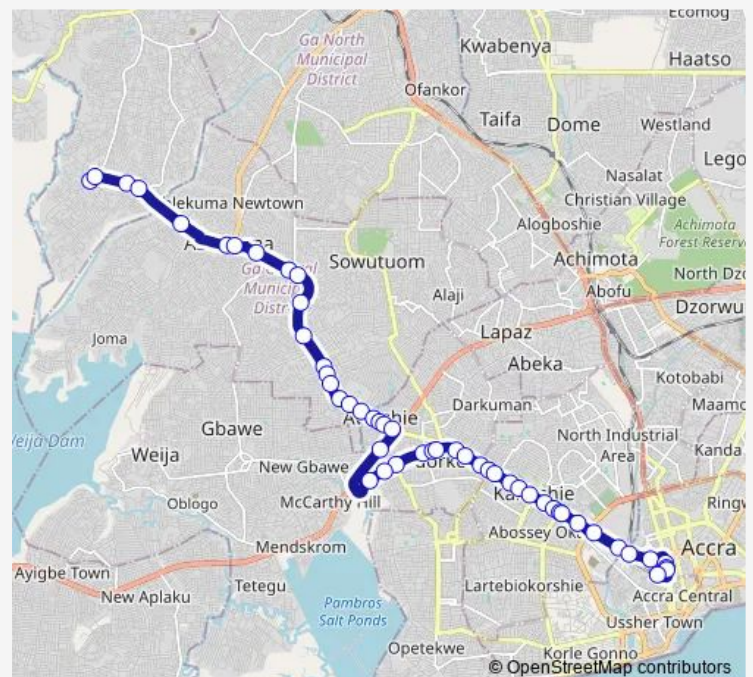

Bridge

Awoshie Junction

Anyaa Market (Awoshie)

Nii Bortey

Calvary

Awoshie Last stop

Awoshie Onyinase

Abrantie

Thursday 06:00

Friday 06:00

Saturday 06:00

Sunday 06:00

Route info

Direction: Manhean

Stops: 50

Trip Duration: 1 hour 34 min

227 — Manhean ↔ Accra Cmb

Awoshie Vineyard

Water Works

Mallam Market

Sakaman

Chabaar

Busia Junction

Cold Store

Odorkor

Waterworks junction

Glory Land

Darkuman Junction

Dansoman Junction

Atico

Mataheko Quarters

Accra Academy