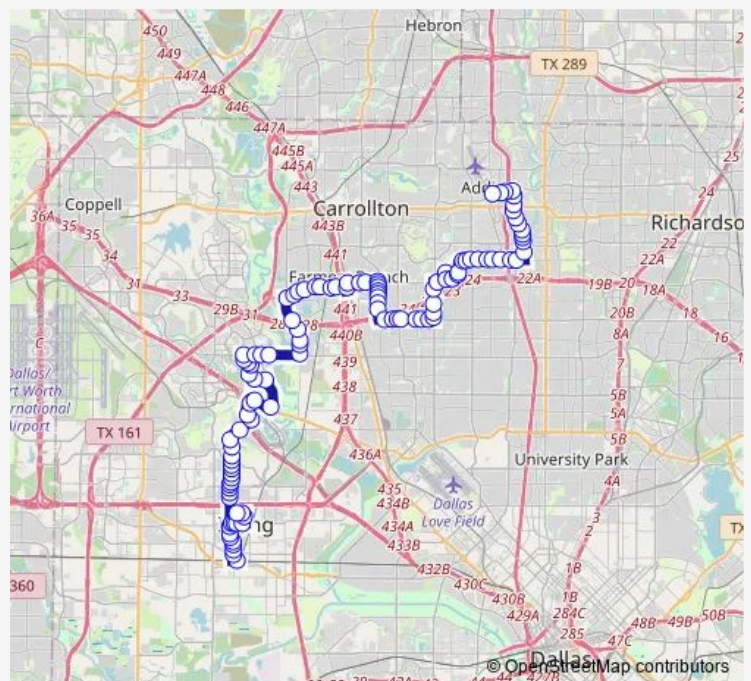

### Route schedule

Downtown Irving/Heritage Crossing Station — Addison Transit Center

Monday 04:39-24:00

Tuesday 04:39-24:00

Wednesday 04:39-24:00

Thursday 04:39-24:00

Friday 04:39-24:00

Saturday 05:12-00:30<sup>+1</sup>

### Route info

Direction: Downtown Irving/Heritage Crossing Station

Stops: 109

Trip Duration: 1 hour 33 min

227 — O-Connor - Luna - Valley View

Oconnor @ Brockbank - N - Fs

Oconnor @ Colgate - N - Mb

Oconnor @ Adah - N - Fs