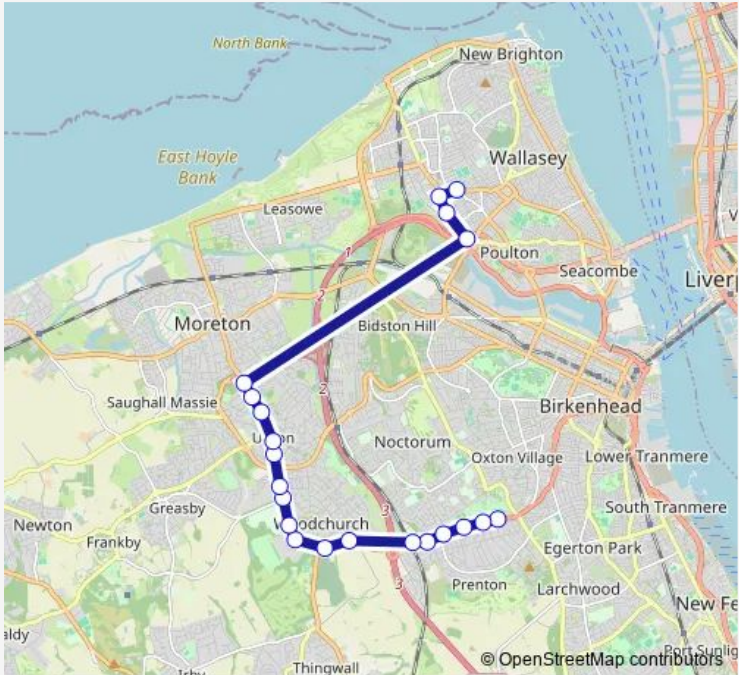

Bus 227 Woodchurch Road / Cambridge Road - Wallasey Road / Loretto Road

[Go to website](#)

Direction
 Cambridge Road — Loretto Road
 21 stops
[Open route schedule](#)

- Cambridge Road
- Osmaston Road
- Dovedale Close
- Grainger Avenue
- Ennerdale Road
- Palmwood Close
- Ackers Road
- Arrowe Park Road
- Arrowe Park Hospital
- Pool Lane
- Arrowe Brook Road
- Leeswood Road
- Greystoke Close
- Newton Way
- Upland Road
- Warwick Road
- M53 Motorway
- Hillcrest Court
- Fox Hey Road
- Buckingham Road
- Loretto Road

Route schedule
 Cambridge Road — Loretto Road

Monday	07:35
Tuesday	07:35
Wednesday	07:35
Thursday	07:35
Friday	07:35
Saturday	—
Sunday	—

Route info
 Direction: Cambridge Road
 Stops: 21
 Trip Duration: 0 hour 26 min

227 — Woodchurch Road / Cambridge Road - Wallasey Road / Loretto Road **BusMaps**

227 Bus time schedules and route maps are available in an offline PDF at busmaps.com. Use the busmaps.com website to see live bus times, train schedule or subway schedule, and step-by-step directions for all public transit in Wallasey

The schedule is provided in the local timezone. Times with "(+1)" indicate departures on the next day.

PDF file created on 2025-02-26

2024 BusMaps.com - All Rights Reserved