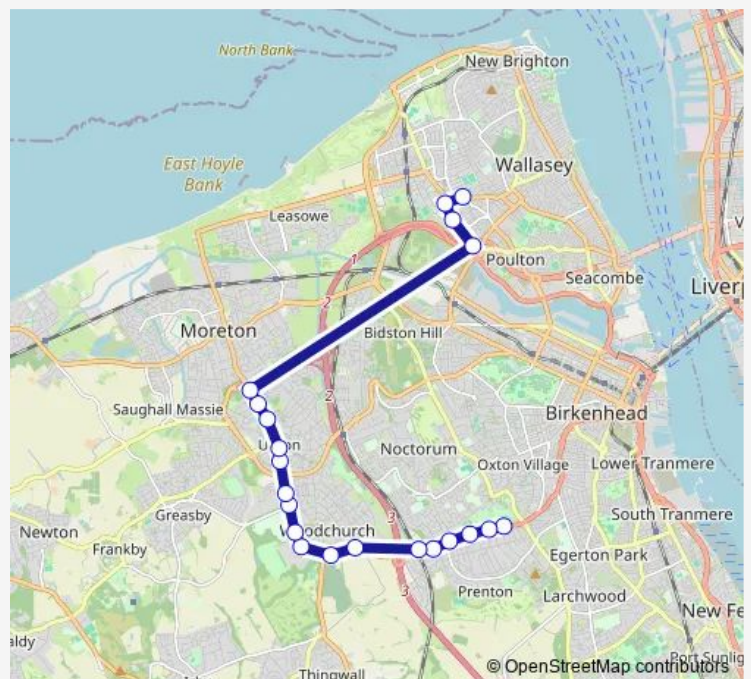

Bus 227 Woodchurch Road / Cambridge Road - Wallasey Road / Loretto Road

[Go to website](#)

Direction

Cambridge Road — Loretto Road

21 stops

[Open route schedule](#)

- Cambridge Road
- Osmaston Road
- Dovedale Close
- Grainger Avenue
- Ennerdale Road
- Palmwood Close
- Ackers Road
- Arrowe Park Road
- Arrowe Park Hospital
- Pool Lane
- Arrowe Brook Road
- Leeswood Road
- Greystoke Close
- Newton Way
- Upland Road
- Warwick Road
- M53 Motorway
- Hillcrest Court
- Fox Hey Road
- Buckingham Road
- Loretto Road

Route schedule

Cambridge Road — Loretto Road

Monday	07:35
Tuesday	07:35
Wednesday	07:35
Thursday	07:35
Friday	07:35
Saturday	—
Sunday	—

Route info

Direction: Cambridge Road

Stops: 21

Trip Duration: 0 hour 26 min

227 — Woodchurch Road / Cambridge Road - Wallasey Road / Loretto Road **BusMaps**

227 Bus time schedules and route maps are available in an offline PDF at busmaps.com. Use the busmaps.com website to see live bus times, train schedule or subway schedule, and step-by-step directions for all public transit in Wallasey