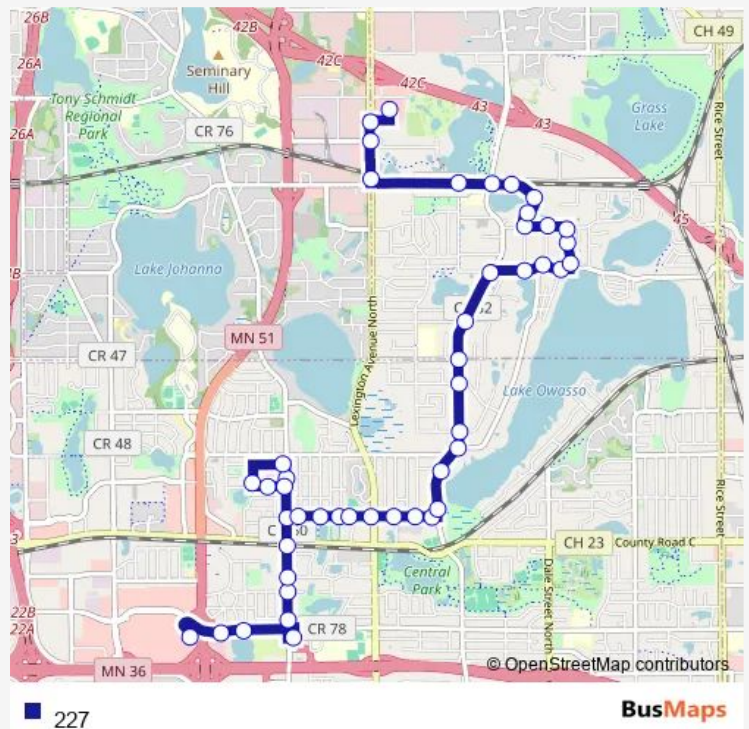

Woodhill Dr & Lakeview Ave

### Route schedule

Rosedale Transit Center & Gate B — Victoria St & Island Lake County Park

Monday 15:20-17:25

Tuesday 15:20-17:25

Wednesday 15:20-17:25

Thursday 15:20-17:25

Friday 15:20-17:25

Saturday —

### Route info

Direction: Rosedale Transit Center & Gate B

Stops: 43

Trip Duration: 0 hour 19 min

Woodhill Dr & Victoria St

Victoria St N & Woodhill Dr

Victoria St & Orchard Lane

Victoria St & Owasso Blvd W

## Route info

Direction: Super Target & #3800 Lexington

Stops: 46

Trip Duration: 0 hour 22 min

Woodhill Dr & Victoria St

Woodhill Dr & Lakeview Ave

Woodhill Dr & Oxford St

Woodhill Dr & Lexington Ave