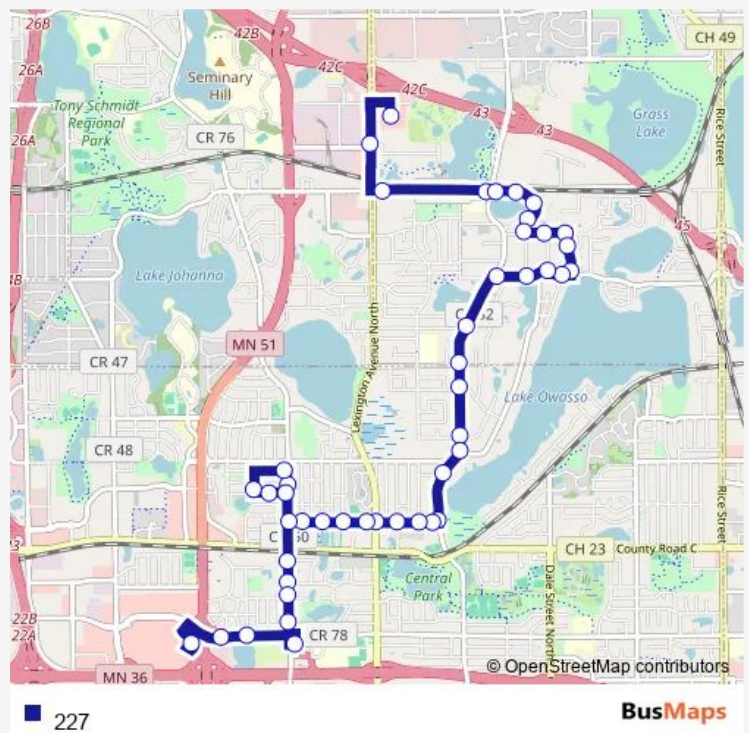

Woodhill Dr & Lexington Ave

Woodhill Dr & Oxford St

Woodhill Dr & Lakeview Ave

Route schedule

Rosedale Transit Center & Gate B — Victoria St & Island Lake County Park

Monday 15:20-17:25

Tuesday 15:20-17:25

Wednesday 15:20-17:25

Thursday 15:20-17:25

Friday 15:20-17:25

Saturday —

Sunday —

Route info

Direction: Rosedale Transit Center & Gate B

Stops: 43

Trip Duration: 0 hour 19 min

Victoria St & Edgewater Ave

Victoria St & Arbogast St

Arbogast St & Owasso St

Owasso Blvd N & Dale St

Owasso Blvd N & Owasso Hts Rd

Kent St & Lake Bayview Ct

Kent St & Lake Cove Court

Kent St & Harriet Ave

Friday 06:56-08:51

Saturday —

Sunday —

Route info

Direction: Victoria St & Island Lake County Park

Stops: 43

Trip Duration: 0 hour 19 min

Woodhill Dr & Lexington Ave