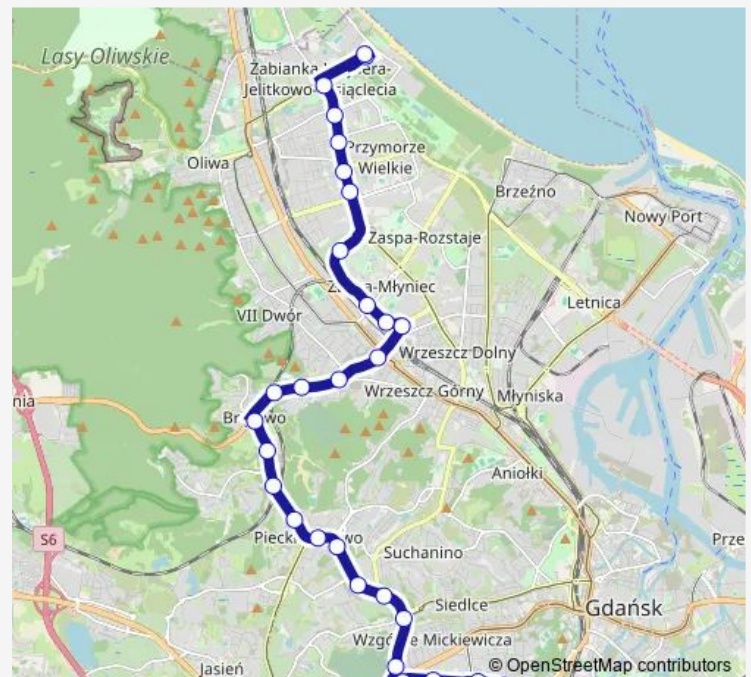

### Route schedule

Jelitkowo 05 — Chełm Cienista 03

Monday 04:32-22:38

Tuesday 04:32-22:38

Wednesday 04:32-22:38

Thursday 04:32-22:38

Friday 04:32-22:38

Saturday 04:48-22:38

### Route info

Direction: Jelitkowo 05

Stops: 29

Trip Duration: 0 hour 46 min

Piekarnicza 04

Nowolipie 01

Emaus 03

Cmentarz Łostowicki 01