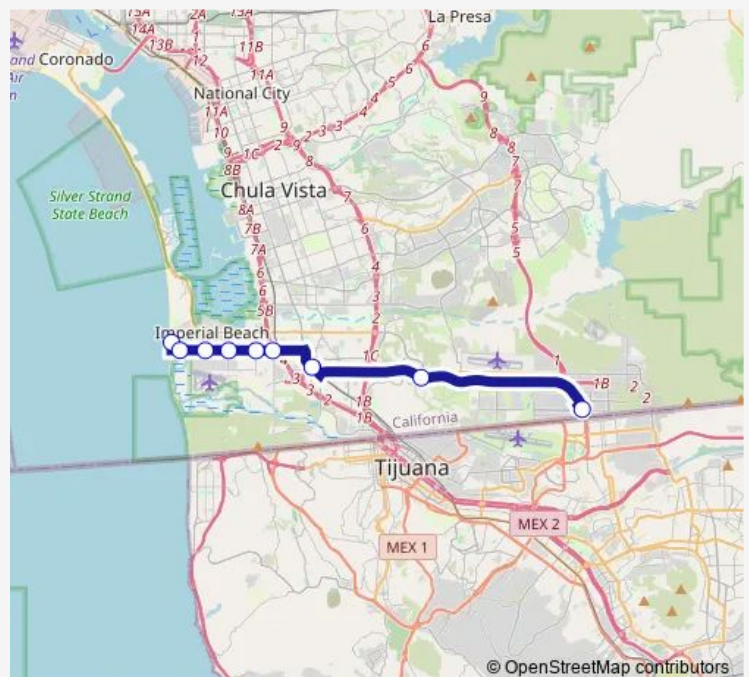

Bus 227 Imperial Beach - Otay Mesa Tc

[Go to website](#)

Direction

Otay Mesa Transit Center — Seacoast Dr & Evergreen Av

10 stops

[Open route schedule](#)

Otay Mesa Transit Center

SR-905 & Caliente Av

Route schedule

Otay Mesa Transit Center — Seacoast Dr & Evergreen Av

Monday 04:07-23:23

Tuesday 04:07-23:23

Wednesday 04:07-23:23

Thursday 04:07-23:23

Friday 04:07-23:23

Saturday 04:23-23:23

Sunday 04:23-23:23

Route info

Direction: Otay Mesa Transit Center

Stops: 10

Trip Duration: 0 hour 40 min

Direction

Seacoast Dr & Evergreen Av — Otay Mesa Transit Center

9 stops

Friday 04:30-23:52

Saturday 04:45-23:52

Sunday 04:45-23:52

Route info

Direction: Seacoast Dr & Evergreen Av

Stops: 9

Trip Duration: 0 hour 35 min

227 Bus time schedules and route maps are available in an offline PDF at busmaps.com. Use the busmaps.com website to see live bus times, train schedule or subway schedule, and step-by-step directions for all public transit in Tijuana