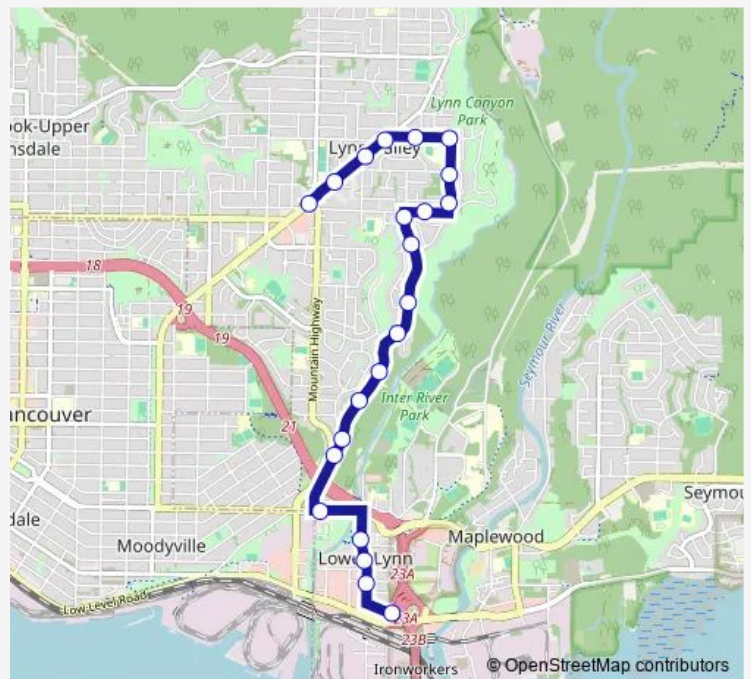

Bus 227 Lynn Valley/Phibbs Exchange

[Go to website](#)

Direction
 Lynn Valley @ Bay 1 — Phibbs Exchange @ Bay 11
 22 stops
[Open route schedule](#)

- Lynn Valley @ Bay 1
- Eastbound Lynn Valley Rd @ Harold Rd
- Eastbound Lynn Valley Rd @ Allan Rd
- Eastbound Lynn Valley Rd @ Peters Rd
- Eastbound Peters Rd @ Henderson Ave
- Eastbound Peters Rd @ Duval Rd
- Southbound Duval Rd @ Westover Rd
- Southbound Duval Rd @ Draycott Rd
- Westbound Ross Rd @ 1700 Block
- Southbound Hoskins Rd @ Ross Rd
- Southbound Hoskins Rd @ Kilmarnock Cres North
- Southbound Hoskins Rd @ Kilmarnock Cres South
- Southbound Hoskins Rd @ Greenock Place
- Southbound Arborlynn Dr @ Hoskins Rd
- Southbound Arborlynn Dr @ Avonlynn Cres
- Southbound Arborlynn Dr @ Appin Rd
- Southbound Arborlynn Dr @ Mountain Hwy
- Eastbound E Keith Rd @ Mountain Hwy
- Southbound Mountain Hwy @ Fern St
- Southbound Mountain Hwy @ Charlotte Rd
- Southbound Mountain Hwy @ Rupert St

Route schedule
 Lynn Valley @ Bay 1 — Phibbs Exchange @ Bay 11

Monday	06:12-19:12
Tuesday	06:12-19:12
Wednesday	06:12-19:12
Thursday	06:12-19:12
Friday	06:12-19:12
Saturday	06:40-19:10
Sunday	08:10-19:10

Route info
 Direction: Lynn Valley @ Bay 1
 Stops: 22
 Trip Duration: 0 hour 15 min

■ 227 — Lynn Valley/Phibbs Exchange **BusMaps**

Direction

Phibbs Exchange @ Bay 13 — Lynn Valley @ Bay 1

25 stops

[Open route schedule](#)

Monday 05:45-18:45

Tuesday 05:45-18:45

Wednesday 05:45-18:45

Thursday 05:45-18:45

Friday 05:45-18:45

Saturday 06:17-18:45

Sunday 07:45-18:45

Route info