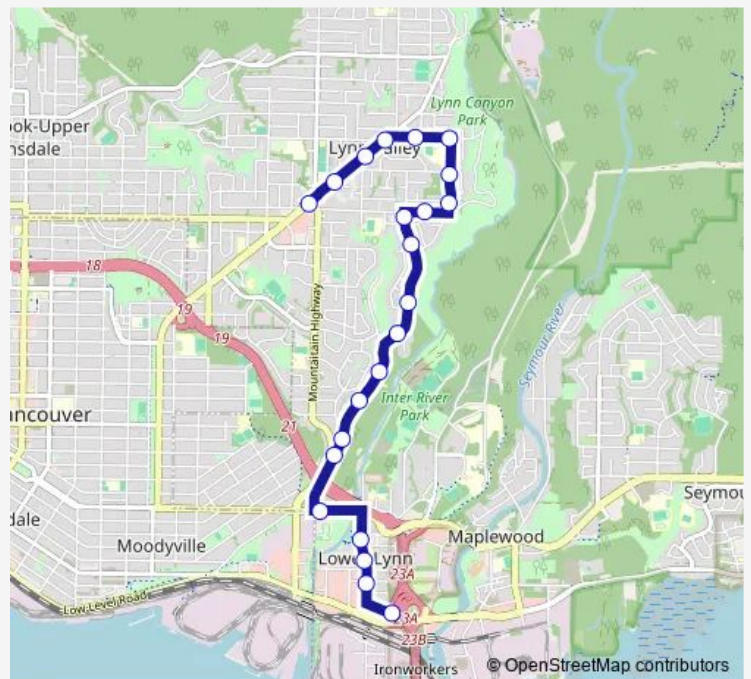

Bus 227 Lynn Valley/Phibbs Exchange

[Go to website](#)

Direction
 Lynn Valley @ Bay 1 — Phibbs Exchange @ Bay 11
 22 stops
[Open route schedule](#)

- Lynn Valley @ Bay 1
- Eastbound Lynn Valley Rd @ Harold Rd
- Eastbound Lynn Valley Rd @ Allan Rd
- Eastbound Lynn Valley Rd @ Peters Rd
- Eastbound Peters Rd @ Henderson Ave
- Eastbound Peters Rd @ Duval Rd
- Southbound Duval Rd @ Westover Rd
- Southbound Duval Rd @ Draycott Rd
- Westbound Ross Rd @ 1700 Block
- Southbound Hoskins Rd @ Ross Rd
- Southbound Hoskins Rd @ Kilmarnock Cres North
- Southbound Hoskins Rd @ Kilmarnock Cres South
- Southbound Hoskins Rd @ Greenock Place
- Southbound Arborlynn Dr @ Hoskins Rd
- Southbound Arborlynn Dr @ Avonlynn Cres
- Southbound Arborlynn Dr @ Appin Rd
- Southbound Arborlynn Dr @ Mountain Hwy
- Eastbound E Keith Rd @ Mountain Hwy
- Southbound Mountain Hwy @ Fern St
- Southbound Mountain Hwy @ Charlotte Rd
- Southbound Mountain Hwy @ Rupert St

Route schedule
 Lynn Valley @ Bay 1 — Phibbs Exchange @ Bay 11

Monday	06:12-19:12
Tuesday	06:12-19:12
Wednesday	06:12-19:12
Thursday	06:12-19:12
Friday	06:12-19:12
Saturday	06:40-19:10
Sunday	08:10-19:10

Route info
 Direction: Lynn Valley @ Bay 1
 Stops: 22
 Trip Duration: 0 hour 17 min

■ 227 — Lynn Valley/Phibbs Exchange **BusMaps**

Direction

Phibbs Exchange @ Bay 13 — Lynn Valley @ Bay 1

25 stops

[Open route schedule](#)

Monday 05:45-18:45

Tuesday 05:45-18:45

Wednesday 05:45-18:45

Thursday 05:45-18:45

Friday 05:45-18:45

Saturday 06:17-18:45

Sunday 07:45-18:45

Route info