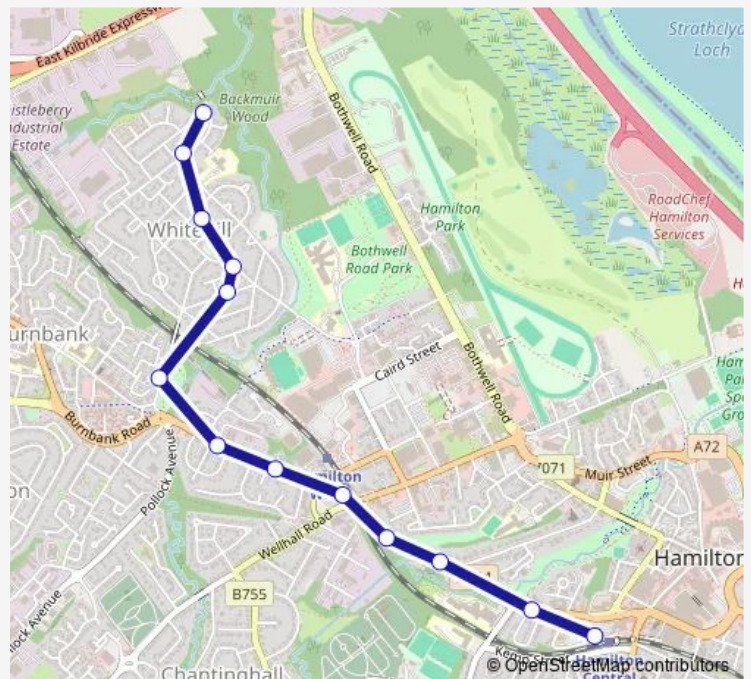

Auchingramont Road

Wellhall Road

Wellhall Road

West Stewart Street

Fullwood Park Industrial Estate

Dryden Street

Melrose Terrace

Margaret Road

Thursday —

Friday —

Saturday —

Sunday

10:53-14:53

Route info

Direction: Bus Station

Stops: 13

Trip Duration: 0 hour 11 min

■ 227

Direction

Abbotsford Road — Bus Station

13 stops

[Open route schedule](#)

Abbotsford Road

Backmuir Road

Atholl Street

Drysburgh Street

Melrose Terrace

Burnbank Road

Fullwood Park Industrial Estate

West Stewart Street

Hamilton West Station

Almada Street