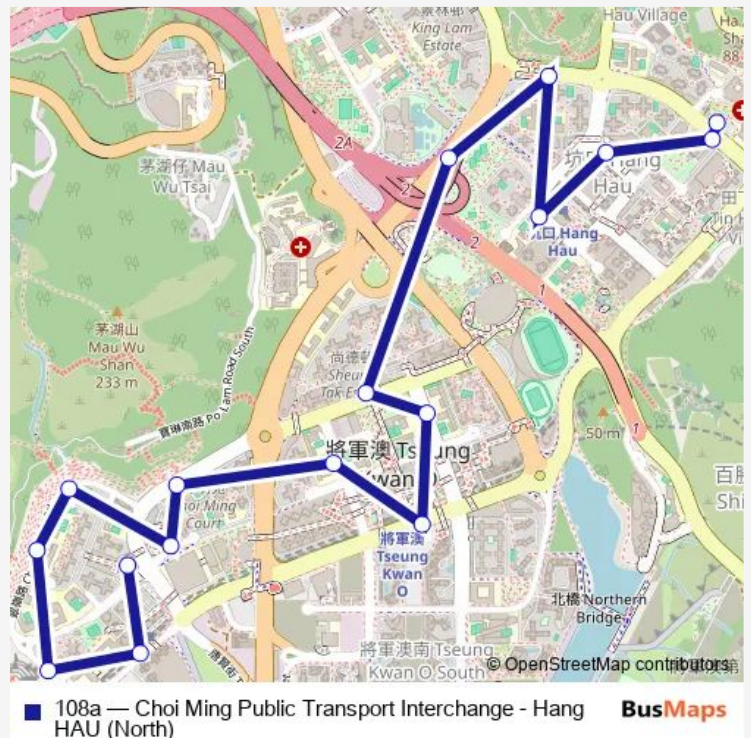

- Hang HAU (North) Public Transport Interchange
- PO Ning Road, Opposite Tseung Kwan O Hospital
- Chung WA Road, Opposite Block 6, East Point City
- PUI Shing Road, Outside NAN Fung Plaza|Pui Shing Road, Outside PO Leung KUK Fung Ching Memorial Primary School|Pui Shing Road, Outside NAM Fung Plaza
- PO Ning Road, Near TAK FU House, HAU TAK Estate|Po Ning Road, Outside HAU TAK Estate|Po Ning Road, Near TAK FU House, HAU TAK Estate
- PO Shun Road, Opposite TO Tseung Kwan O Swimming Pool
- Tong Ming Street, Outside Sheung TAK Shopping Centre
- Tong Chun Street, Outside CHI LIN Buddhist Primary School
- PO YAP Road Opposite TO Tseung Kwan O Station
- Tong YIN Street, Outside Tseung Kwan O Catholic Primary School
- King Ling Road, Choi Ming Court Choi FU House
- Choi Ming Street, Choi Ming Shopping Centre|Choi Ming Street, Choi Ming Shopping Centre
- Chui Ling Road, KIN Ming Estate
- Chui Ling Road, Hong Kong Chinese Christian Churches Union Logos Academy
- Chui Ling Road, Outside Shin Ming Estate
- Chui Ling Road, Opposite Ocean Shores

Route schedule
 Hang HAU (North) Public Transport Interchange — Choi Ming Public Transport Interchange

Monday	06:00-20:25
Tuesday	06:00-20:25
Wednesday	06:00-20:25
Thursday	06:00-20:25
Friday	06:00-20:25
Saturday	06:00-20:25
Sunday	06:00-20:25

Route info

Direction: Hang HAU (North) Public Transport Interchange

Stops: 17

Trip Duration: 0 hour 20 min

Direction

Choi Ming Public Transport Interchange — Hang HAU (North) Public Transport Interchange

20 stops