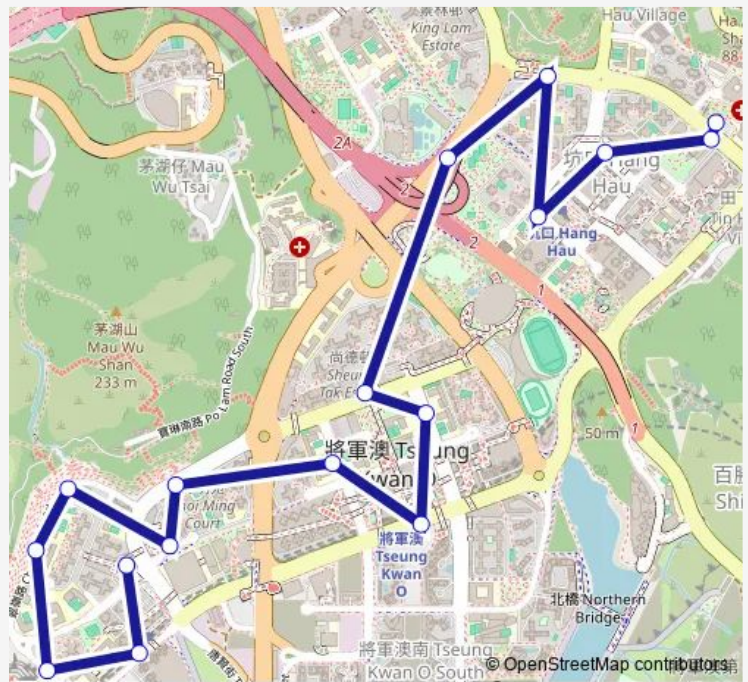

Bus 108A Choi Ming Public Transport Interchange - Hang HAU (North)

[Go to website](#)

Direction
 Hang HAU (North) Public Transport Interchange — CHOI MING PUBLIC TRANSPORT INTERCHANGE
 17 stops
[Open route schedule](#)

- Hang HAU (North) Public Transport Interchange
- PO Ning Road, Opposite Tseung Kwan O Hospital
- Chung WA Road, Opposite Block 6, East Point City
- PUI Shing Road, Outside NAN Fung Plaza|Pui Shing Road, Outside PO Leung KUK Fung Ching Memorial Primary School|Pui Shing Road, Outside NAM Fung Plaza
- PO Ning Road, Near TAK FU House, HAU TAK Estate |PO Ning Road, Near TAK FU House, HAU TAK Estate|Po Ning Road, Outside HAU TAK Estate
- PO SHUN ROAD, OPPOSITE TO TSEUNG KWAN O SWIMMING POOL
- TONG MING STREET, OUTSIDE SHEUNG TAK SHOPPING CENTRE
- TONG CHUN STREET, OUTSIDE CHI LIN BUDDHIST PRIMARY SCHOOL
- PO YAP ROAD OPPOSITE TO TSEUNG KWAN O STATION
- TONG YIN STREET, OUTSIDE TSEUNG KWAN O CATHOLIC PRIMARY SCHOOL
- KING LING ROAD, CHOI MING COURT CHOI FU HOUSE
- CHOI MING STREET, CHOI MING SHOPPING CENTRE|CHOI MING STREET, CHOI MING SHOPPING CENTRE
- CHUI LING ROAD, KIN MING ESTATE
- CHUI LING ROAD, HONG KONG CHINESE CHRISTIAN CHURCHES UNION LOGOS ACADEMY
- CHUI LING ROAD, OUTSIDE SHIN MING ESTATE

Route info
 Direction: Hang HAU (North) Public Transport Interchange
 Stops: 17
 Trip Duration: 0 hour 20 min

■ 108A — Choi Ming Public Transport Interchange - Hang HAU (North) **BusMaps**

CHUI LING ROAD, OPPOSITE OCEAN SHORES