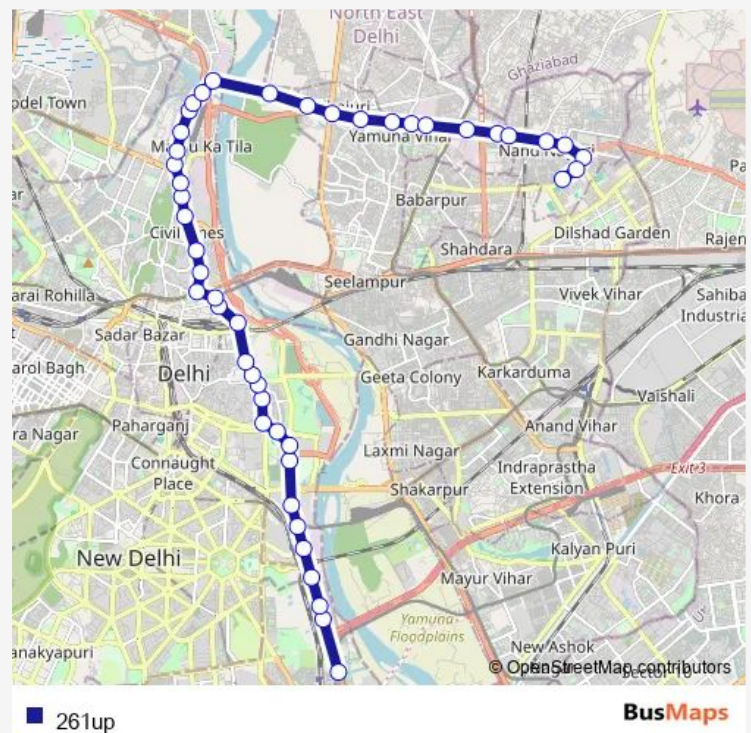

Guru Govind Singh University (Kashmere Gate)

Isbt Kashmere Gate

Isbt Nityanand Marg

Route schedule

Sarai Kale Khan Isbt — Nand Nagari Terminal

Monday 02:30-23:30

Tuesday 02:30-23:30

Wednesday 02:30-23:30

Thursday 02:30-23:30

Friday 02:30-23:30

Saturday 02:30-23:30

Sunday 02:30-23:30

Route info

Direction: Sarai Kale Khan Isbt

Stops: 49

Trip Duration: 1 hour 40 min

Friday 05:38-19:48

Saturday 05:38-19:48

Sunday 05:38-19:48

Route info

Direction: Sarai Kale Khan Isbt

Stops: 46

Trip Duration: 1 hour 36 min

Banarsi Daas Estate Timarpur