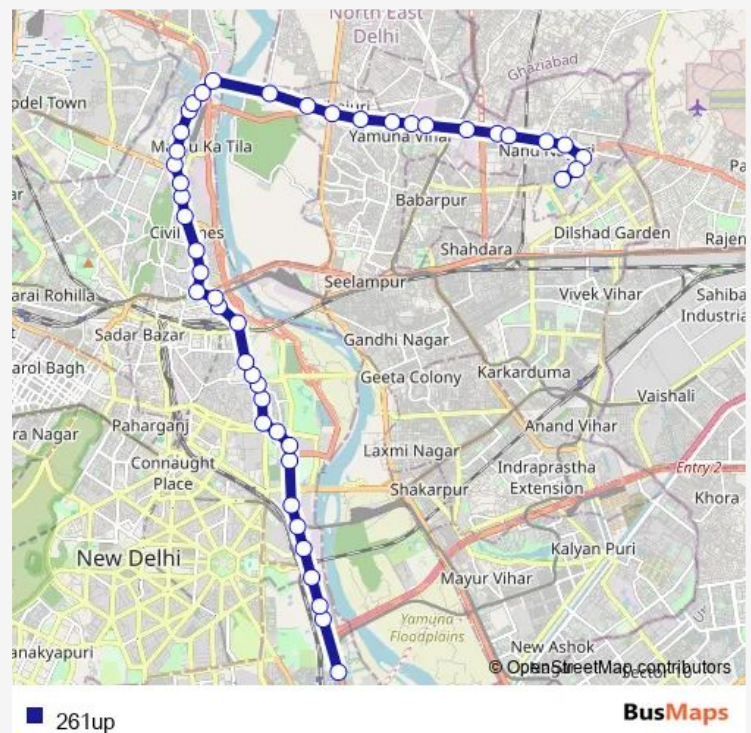

Guru Govind Singh University (Kashmere Gate)

Isbt Kashmere Gate

Isbt Nityanand Marg

Route schedule

Sarai Kale Khan Isbt — Nand Nagari Terminal

Monday 02:30-23:30

Tuesday 02:30-23:30

Wednesday 02:30-23:30

Thursday 02:30-23:30

Friday 02:30-23:30

Saturday 02:30-23:30

Sunday 02:30-23:30

Route info

Direction: Sarai Kale Khan Isbt

Stops: 49

Trip Duration: 1 hour 40 min

Friday 05:38-19:48

Saturday 05:38-19:48

Sunday 05:38-19:48

Route info

Direction: Sarai Kale Khan Isbt

Stops: 46

Trip Duration: 1 hour 36 min

Banarsi Daas Estate Timarpur